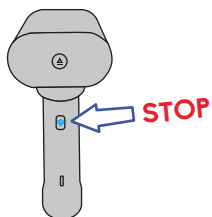

GO

4

SteamOne

SteamOne

150ml

80ml

d

SteamOne