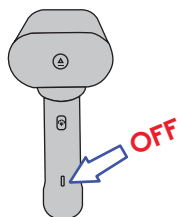

GO

4

SteamOne

SteamOne

150ml

80ml

d

SteamOne