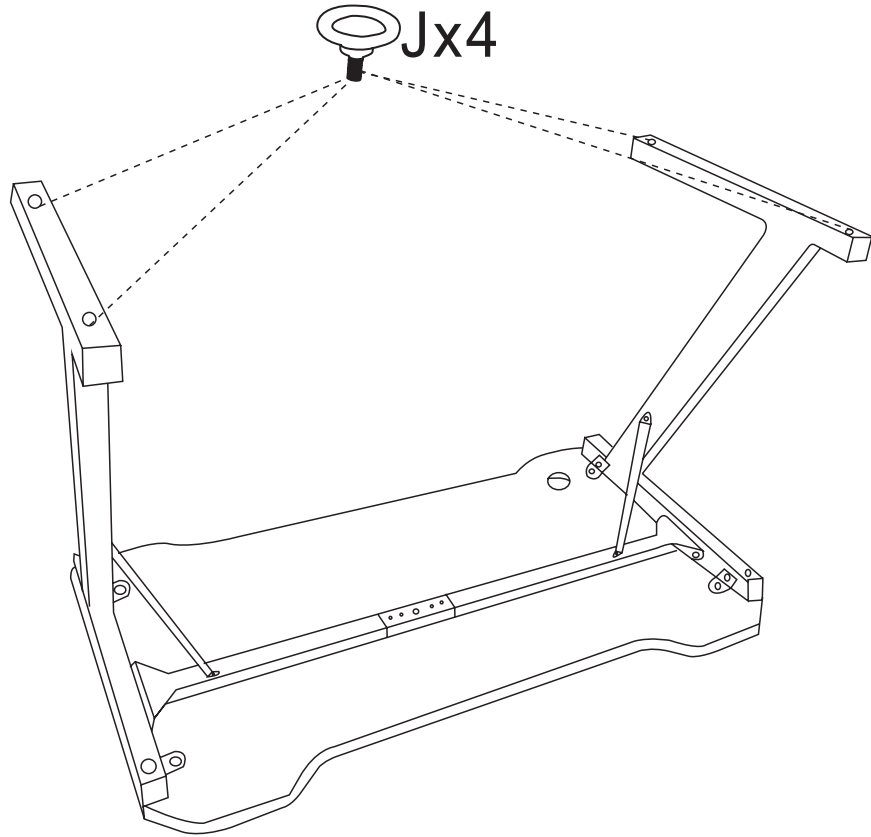

ASSEMBLE INSTRUCCATION

Warning:

1. Static loading capacity: 220lb
2. Dynamic loading capacity: 11-18b
3. There is a potential risk of the desk falling down to the ground if not used properly. Please do not leave the kids alone with the desk.

1

2

3

4

5

6

7

8