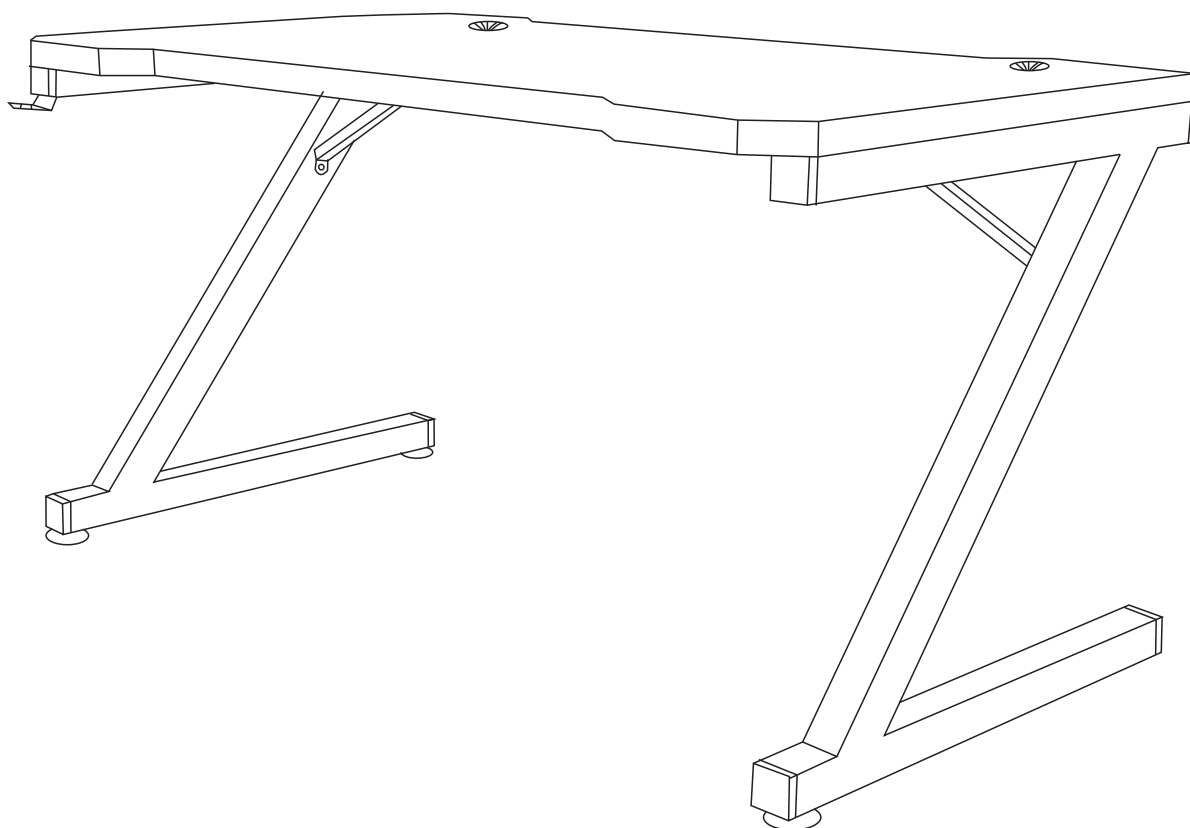

ASSEMBLE INSTRUCCATION

Warning:

1. Static loading capacity: 220lb
2. Dynamic loading capacity: 11-18b
3. There is a potential risk of the desk falling down to the ground if not used properly. Please do not leave the kids alone with the desk.