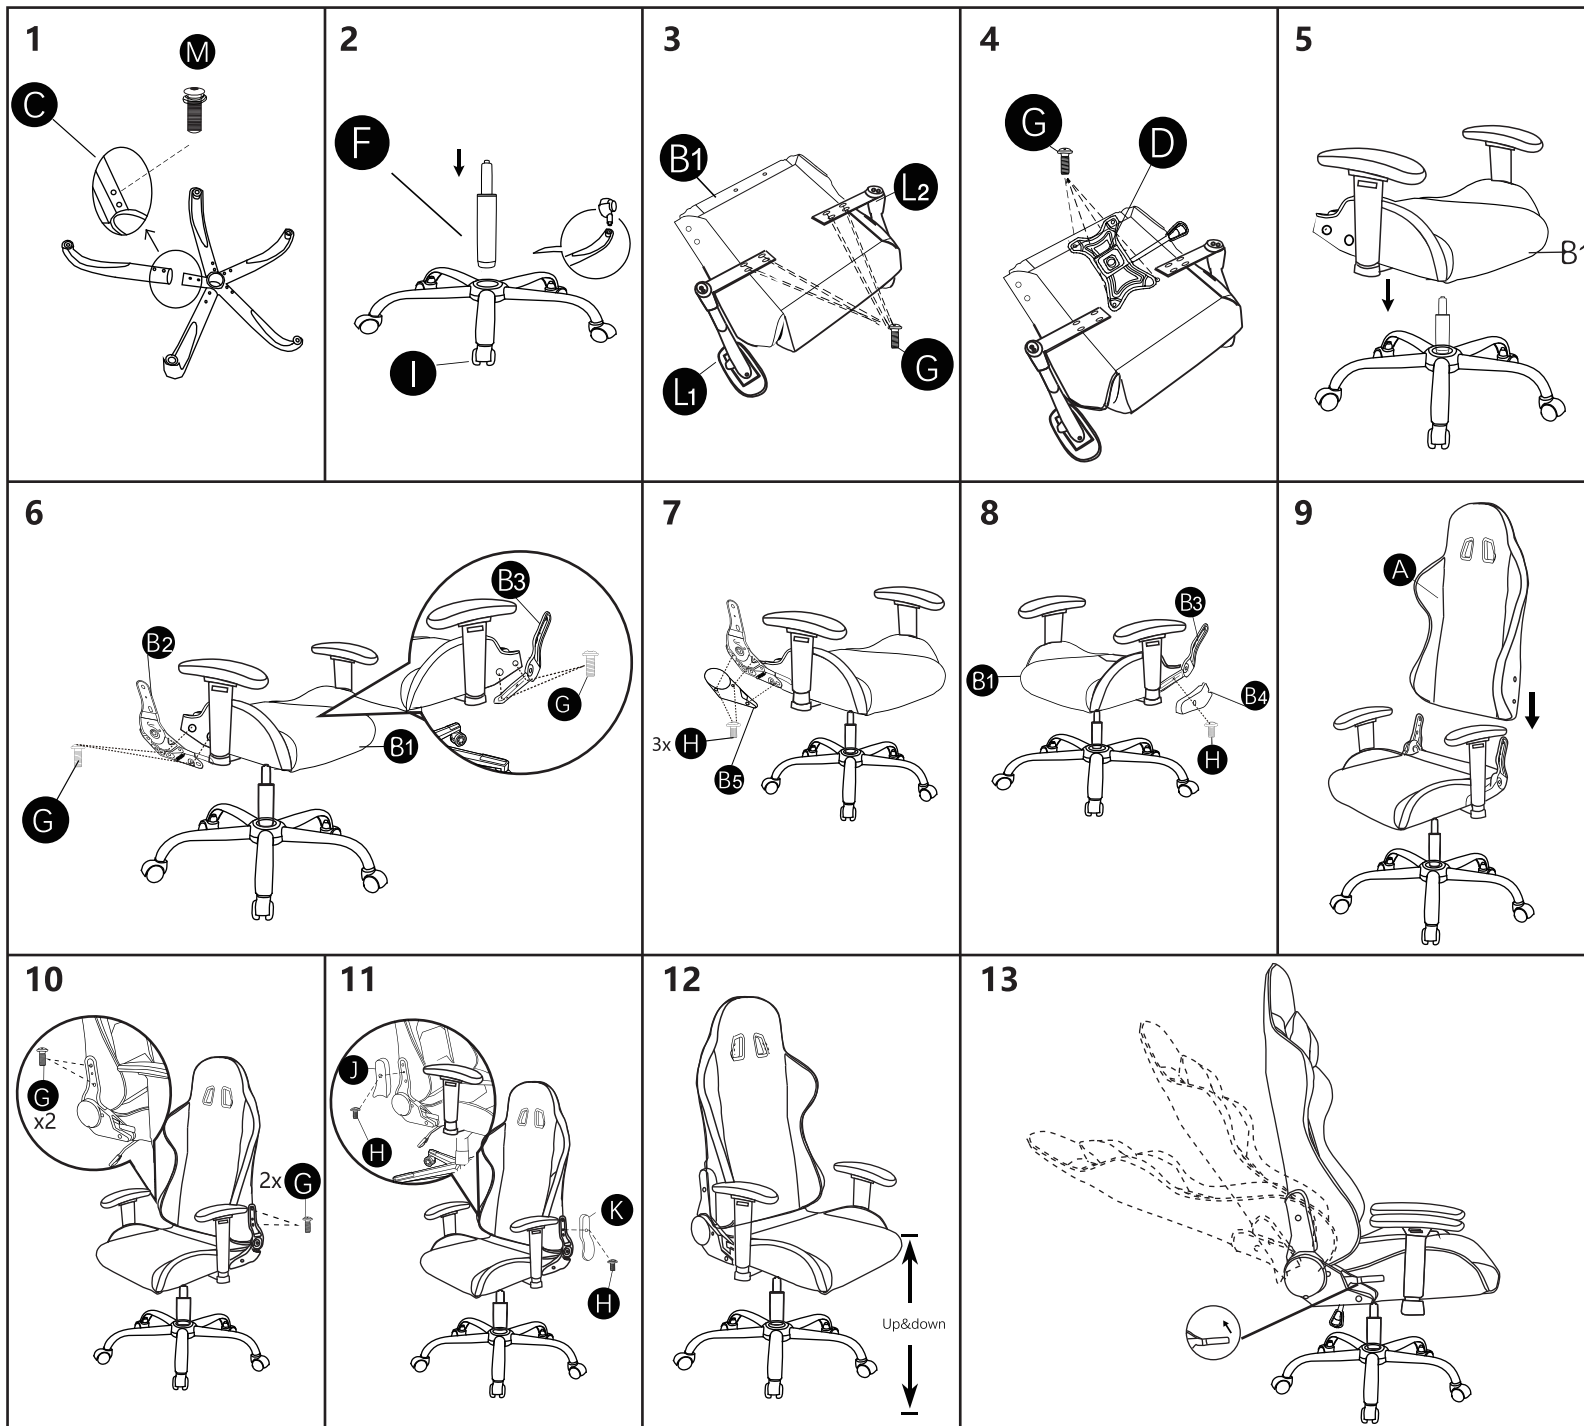

# Assemble Instruction

<b>A</b> Backrest 	<b>B1</b> Seat 	<b>B2</b> Angle adjuster 
<b>B3</b> Connector 	<b>B4</b> Plastic cover left hand side 	<b>B5</b> Plastic cover right hand side 
<b>C</b> Base 	<b>D</b> Control unit 	<b>E</b> Allen Key 
<b>F</b> Gas lift 	<b>G</b> M8*20  X 20	<b>H</b> M5*8  X 6
<b>I</b> Casters  X 5	<b>J</b> Plastic cover right hand side 	<b>K</b> Plastic cover left hand side 
<b>L1</b> Left armrest 	<b>L2</b> Right armrest 	<b>M</b> M6*20  X 10