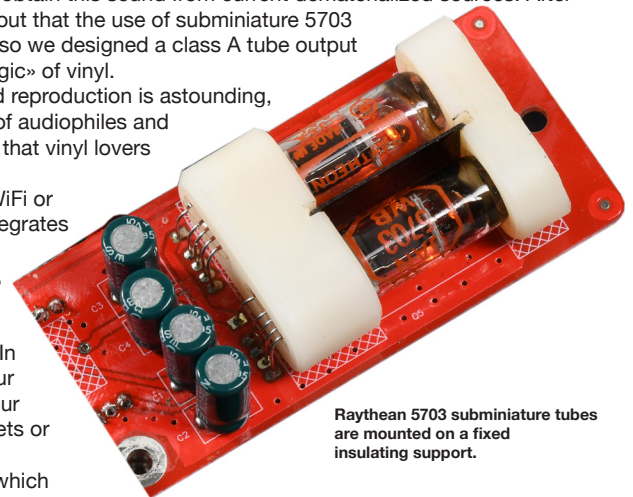

Achieving this result seemed possible to us by combining several technologies and design. That's what we did !

We have sought to obtain this sound from current dematerialized sources. After various prototypes, it turned out that the use of subminiature 5703 tubes was the ideal solution, so we designed a class A tube output stage which brought «the magic» of vinyl.

Raytheon 5703 subminiature tubes are mounted on a fixed insulating support.

The Advance Playstream application for controlling the WTX-StreamTubes is available for download free of charge from the AppStore (iOS) and GooglePlay store (Android).