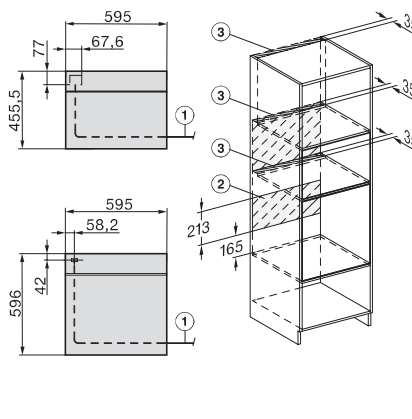

## H 7464 BPX

Four sans poignée

design facile à combiner avec thermosonde et éclairage LED.

installation H7000 XL, installation drawing

side view H7000 XL, installation drawings

built-in H7000 XL, installation drawing

Installation H7000 XL underframe, installation drawings

Installation H7000 BM XL, installation drawings

side view H7000 XL build-under, installation drawing

side view Kombi BM XL, installation drawings

Installation Kombi BM XL, installation drawings