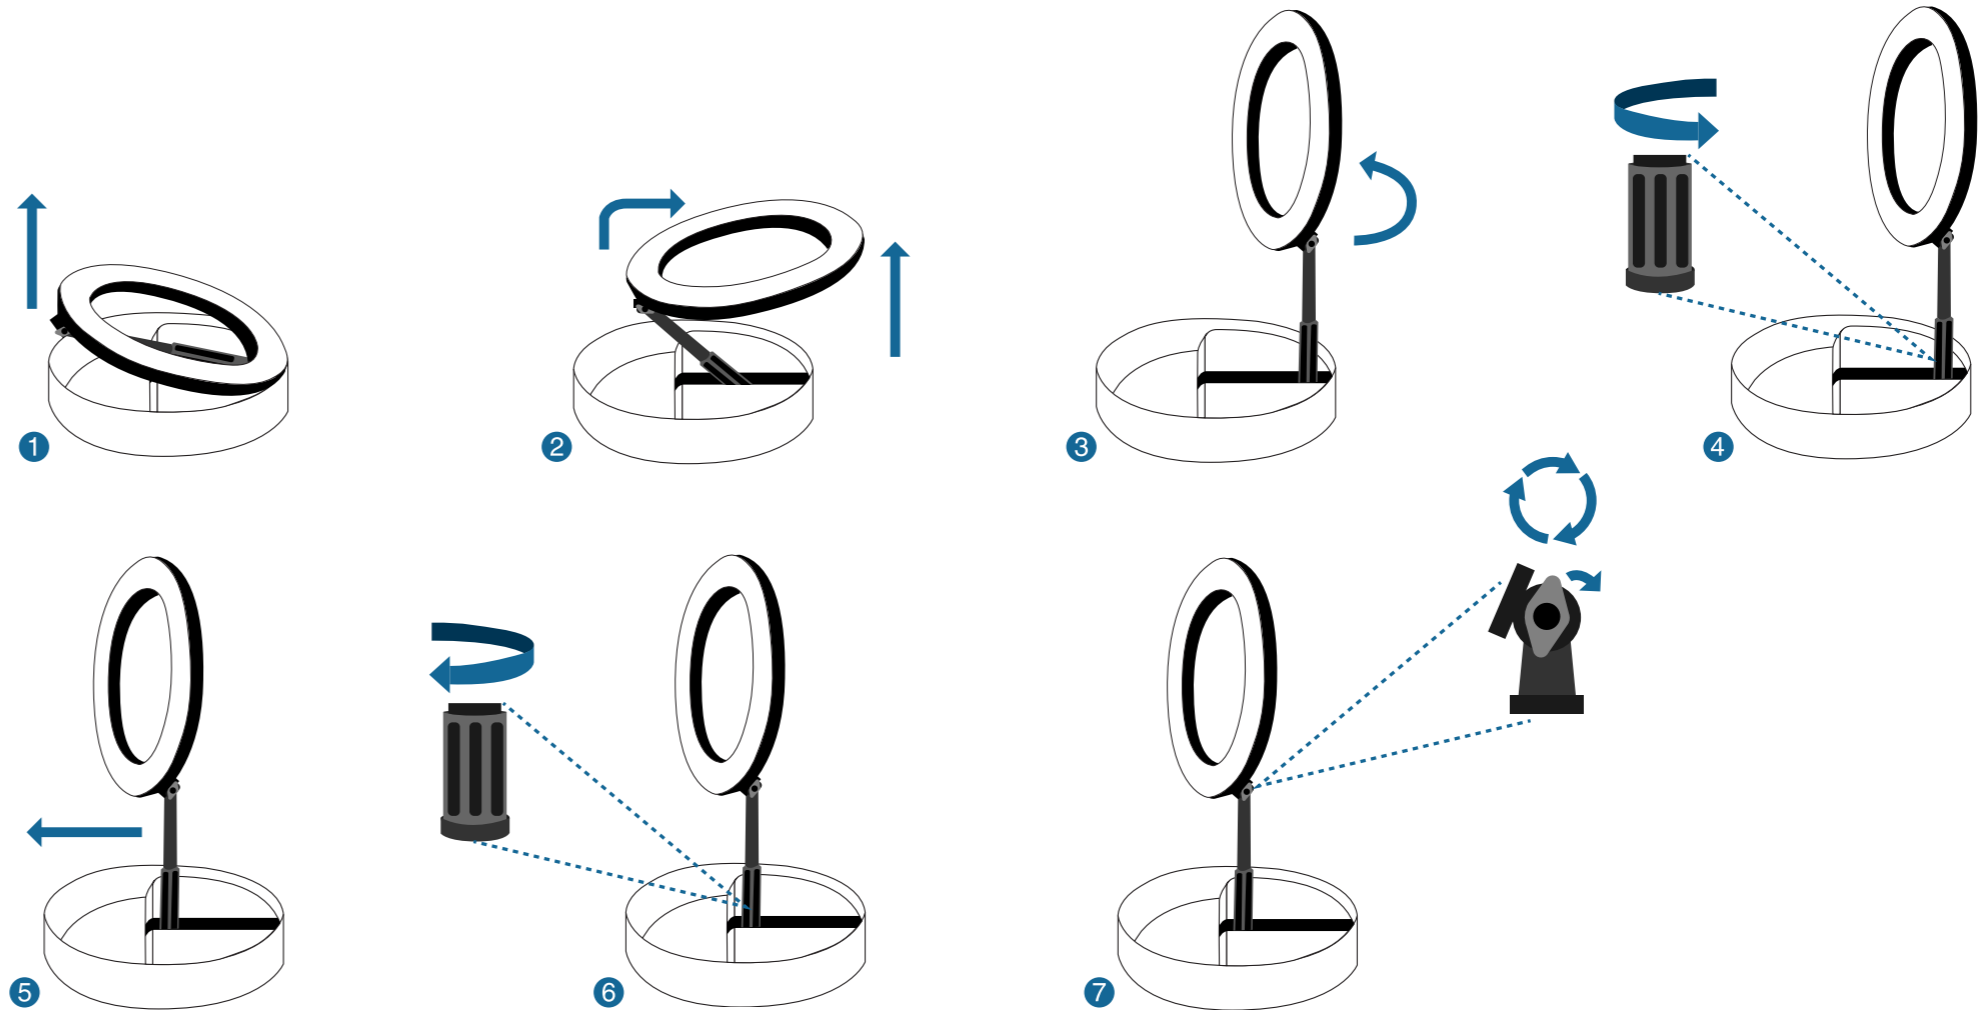

LED RING LIGHT

SpotLight FoldUp 102

Hama GmbH & Co KG
86652 Monheim / Germany

Service & Support

www.hama.com

+49 9091 502-0

D GB

www.hama.com/nep
00004642/06.20

All listed brands are trademarks of the corresponding companies. Errors and omissions excepted, and subject to technical changes. Our general terms of delivery and payment are applied.

A