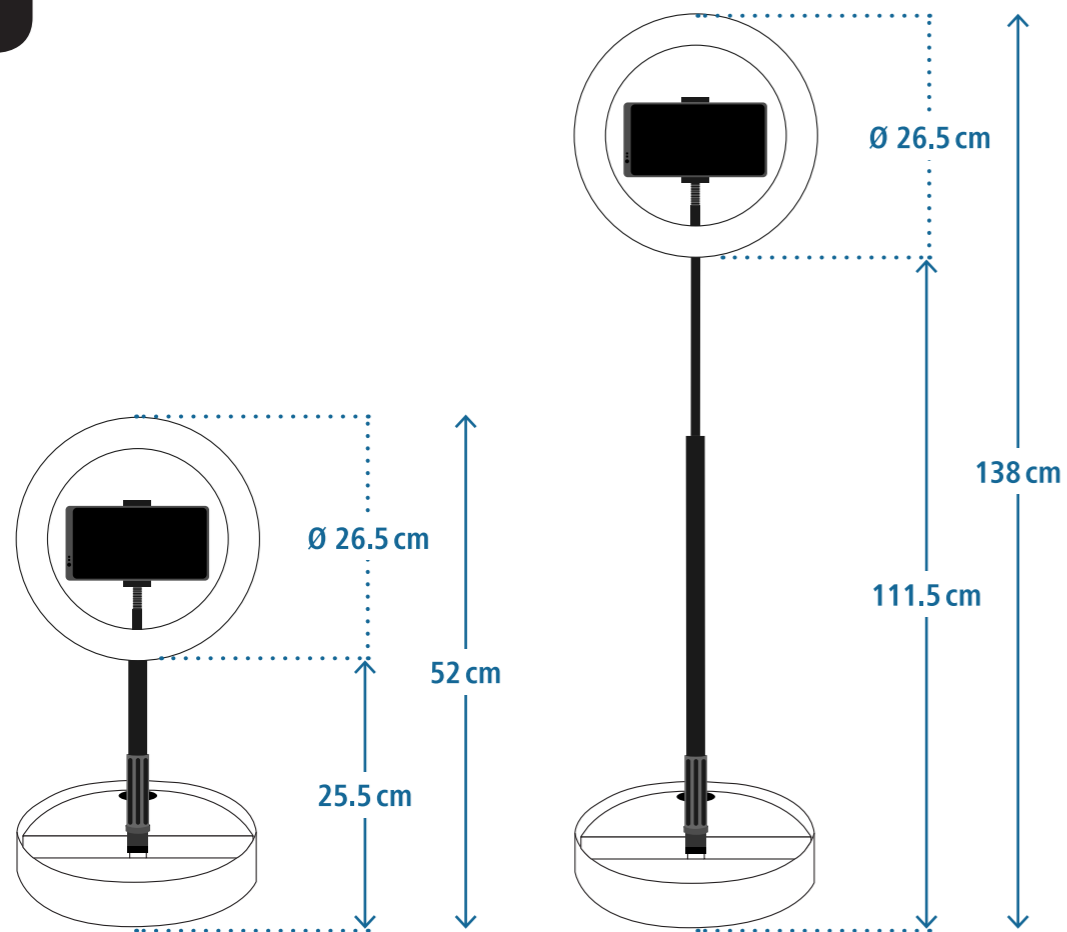

LED RING LIGHT

SpotLight FoldUp 102

Hama GmbH & Co KG
86652 Monheim / Germany

Service & Support

www.hama.com

+49 9091 502-0

D GB

www.hama.com/nep
00004642/06.20

All listed brands are trademarks of the corresponding companies. Errors and omissions excepted, and subject to technical changes. Our general terms of delivery and payment are applied.

A

B

C