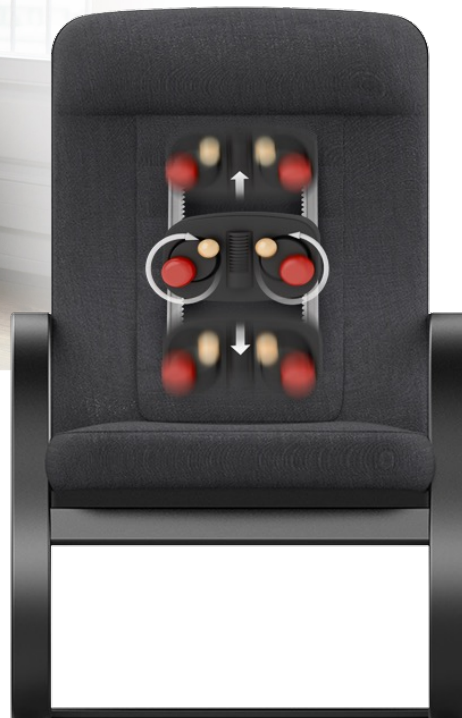

Design  
meets  
Massage

- ✓ High quality swing frame in black carbon steel
- ✓ Shiatsu and spot massage for the back area
- ✓ New design and better heat function

Incl. handy remote control

### APPLICATION | FEATURES

- 2 massage types for the back area: Shiatsu and Spot Massage
- 3 selectable massage zones: Upper, lower or total back
- 2 selectable massage speeds
- Additional heat function
- Timer function: 5/10/15 minutes
- Practical remote control
- Pleasant seating comfort through a soft padding
- Detachable flap for a more intensive massage
- Highly rugged fabric cover
- Load capacity up to 150 kg

### TECHNICAL DATA

- Size: 67 x 90 x 107 cm
- Weight: 18 kg
- Power supply: 100 -240V~ 50/60 Hz, 12 V DC 3000 mA
- Power: 36 W
- Cable length: 180 cm

### SCOPE OF DELIVERY

- Relax + massage chair
- Power adapter
- Remote control
- Instruction manual
- Assembly instructions