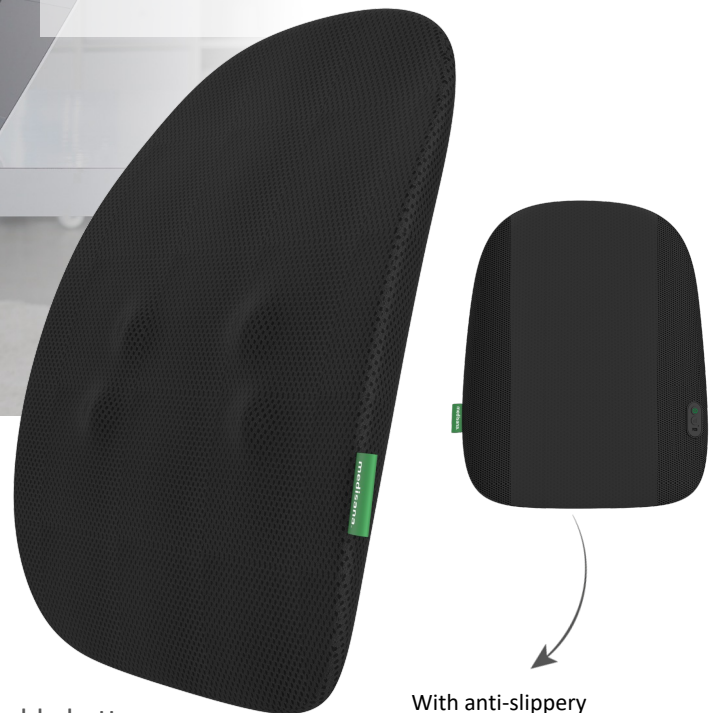

Ultra
thin &
light

- ✓ Soothing Shiatsu massage for waist and back area
- ✓ Convenient and flexible use thanks to integrated rechargeable battery
- ✓ Ergonomically adapts to the human body contour

With anti-slippery
fabric at the back side

Cordless Shiatsu back massager MC 500

Soothing Shiatsu massage with integrated rechargeable battery
Art.-No. 88966 | EAN 40 15588 88966 0

APPLICATION | FEATURES

- Two massage speed levels selectable
- Practical controller panel
- 15 minutes auto-off timer
- With easy to clean mesh cover
- Light-weighted and quiet operation