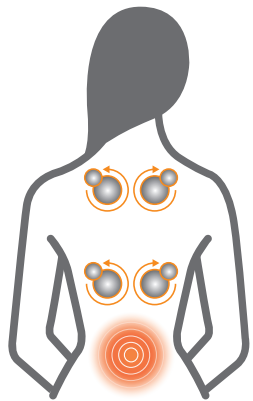

Shiatsu massage seat cover MCN PRO

Art.-Nr. 88970 | EAN 40 15588 88970 7

- ✓ High-definition massage: targeted, intensive massage for tangible sense of well-being
- ✓ Individual, height-adjustable neck massage
- ✓ 3 selectable massage zones: total, upper or lower back
- ✓ Separate vibration massage in the seat

For all areas of the back

- Separate adjustable neck massage
- Shiatsu massage for the back
- Red light and heat function

Intensive Shiatsu massage

Removable washable neck cover

Handy remote control

Shiatsu massage seat cover MCN PRO

Separate vibration massage in the seat with 3-selectable intensity levels

Additional red light and heat function can be selected

Handy remote control

Removable washable neck cover

Easy to clean material

Convenient Velcro for fastening at the back of the chair

Technical Data

Size: ca. 118 x 40 x 9 cm

Weight: ca. 6,5 kg

Power output: 220-240 V, 50/60 Hz

Power supply: 48 Watt

Scope of Delivery

Shiatsu massage seat cover

Remote control