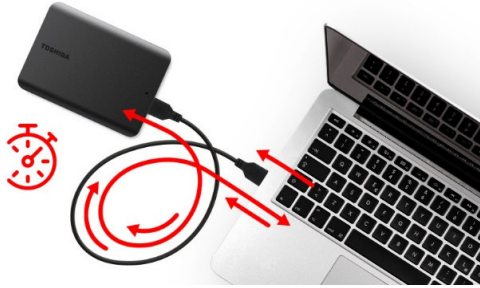

Canvio Basics Exclusive

Storage Made Simple

Quickly transfer files with SuperSpeed USB 3.2 Gen 1 and store up to 4 TB of data on Canvio Basics external hard drives. These devices are ready to use with Microsoft Windows and require no software installation, so it couldn't be easier to start storing all of your favourite files. Whether at your desk, or on the go, its timeless design with the matt finish means it'll always look good. What's more, the hard drive also allows you to connect to older hardware, with USB 2.0 compatibility.

Key Features:

- 2.5" external hard drive
- Capacities: 4TB / 2TB / 1TB
- Color: black
- Matt finish
- Plug & Play
- Pouch
- 4 year warranty

Product Copy

A place for all your files

High capacity storage in a conveniently compact, matt black casing. Available in several capacity sizes up to 4 TB, Canvio Basics hard drives are perfect for storing data, music, movies and pictures. These devices are USB-powered and can be used with a single USB cable connected to a PC or laptop.

Your compact companion.

Easy to pack in your pocket or bag, the Canvio Basics is your perfect portable companion. The sleek, modern design lets you get out in style and gives you quality storage whenever it's needed.