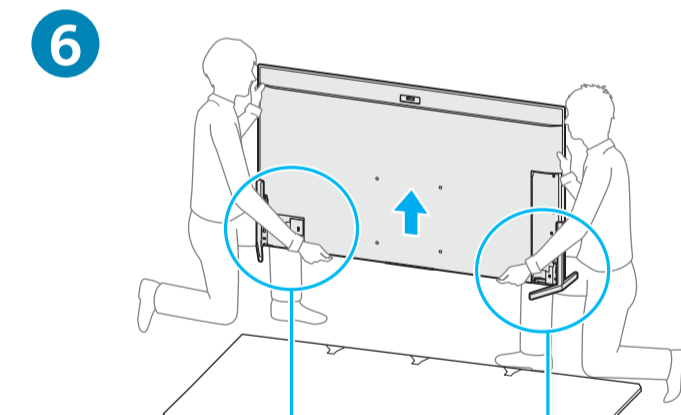

*1 Only for limited region/country/model. / Uniquement pour certaines régions/pays/modèles. / Solo para regiones/países/modelos limitados. / Exclusivo para regiões/países/modelos especificados.