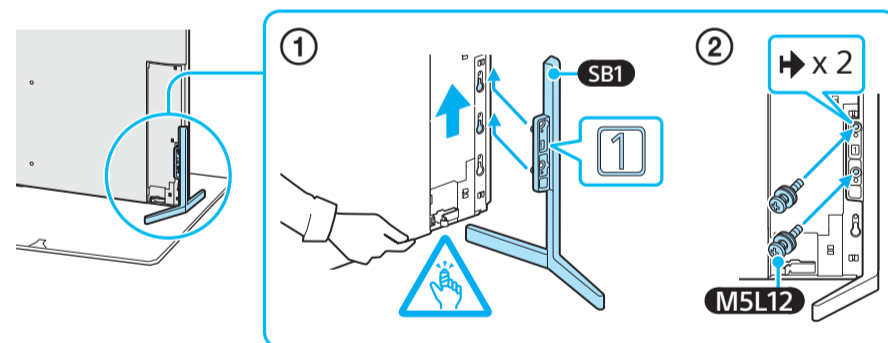

*1 Only for limited region/country/model. / Uniquement pour certaines régions/pays/modèles. / Solo para regiones/países/modelos limitados. / Exclusivo para regiões/países/modelos especificados.