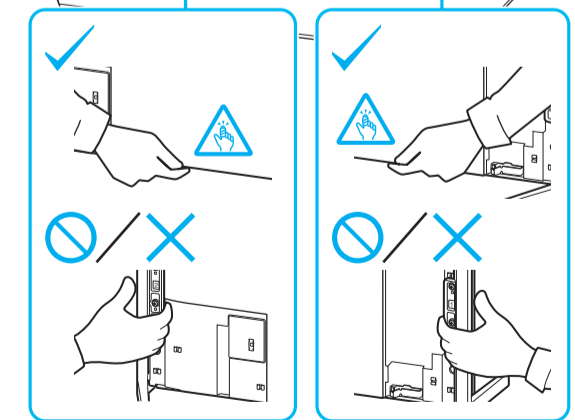

*1 Only for limited region/country/model. / Uniquement pour certaines régions/pays/modèles. / Solo para regiones/países/modelos limitados. / Exclusivo para regiões/países/modelos especificados.