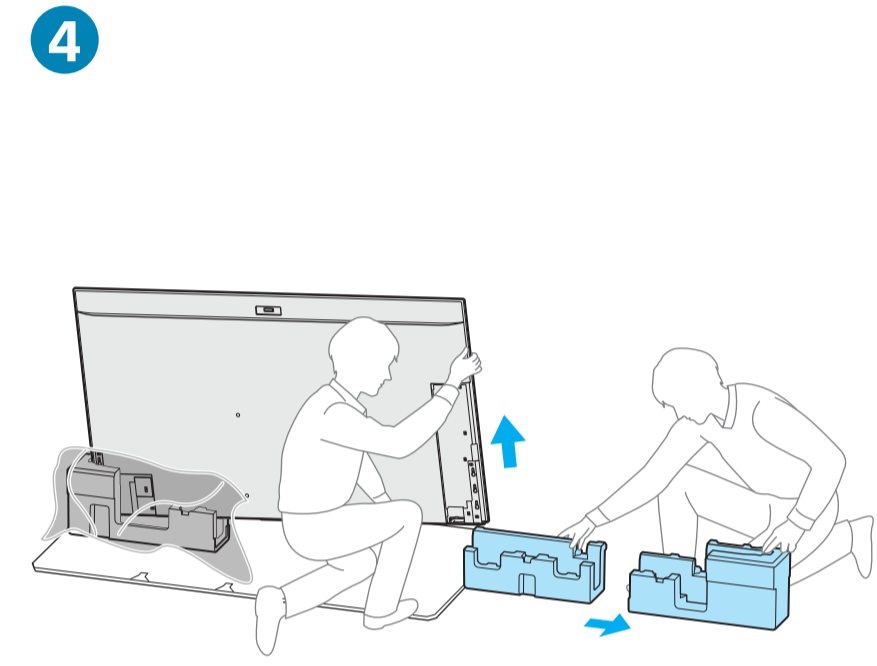

*1 Only for limited region/country/model. / Uniquement pour certaines régions/pays/modèles. / Solo para regiones/países/modelos limitados. / Exclusivo para regiões/países/modelos especificados.