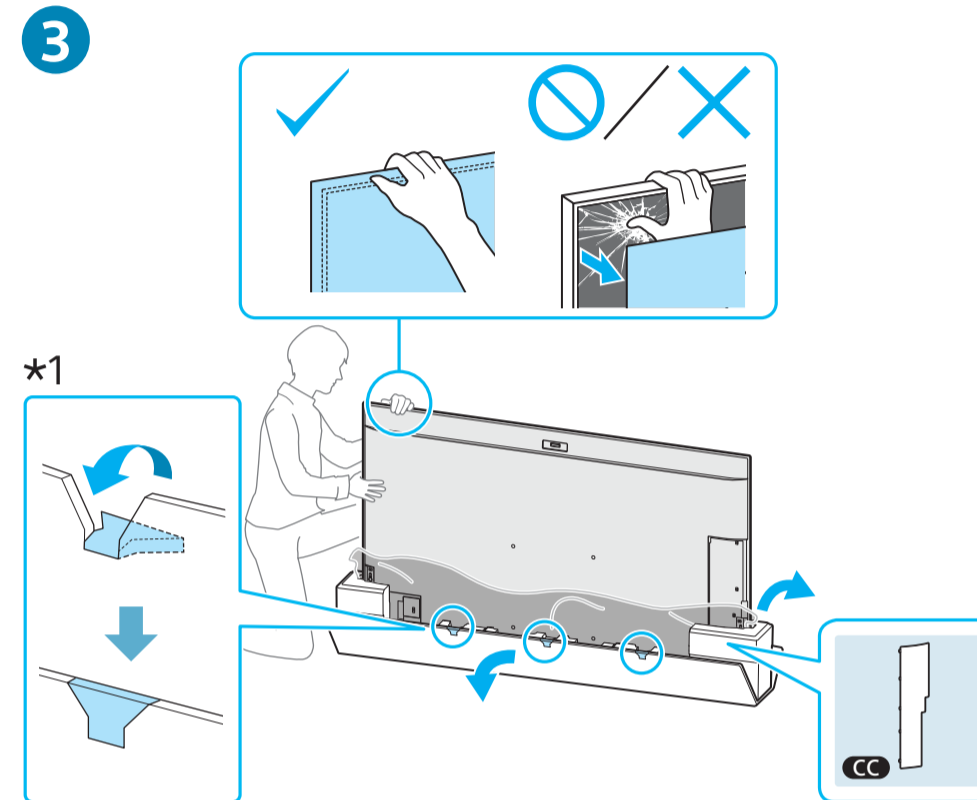

*1 Only for limited region/country/model. / Uniquement pour certaines régions/pays/modèles. / Solo para regiones/países/modelos limitados. / Exclusivo para regiões/países/modelos especificados.