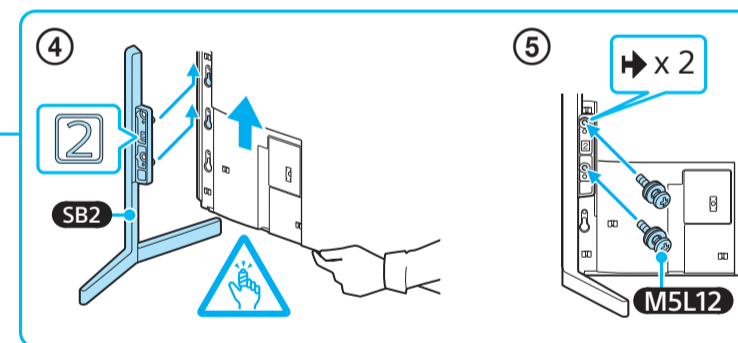

*1 Only for limited region/country/model. / Uniquement pour certaines régions/pays/modèles. / Solo para regiones/países/modelos limitados. / Exclusivo para regiões/países/modelos especificados.