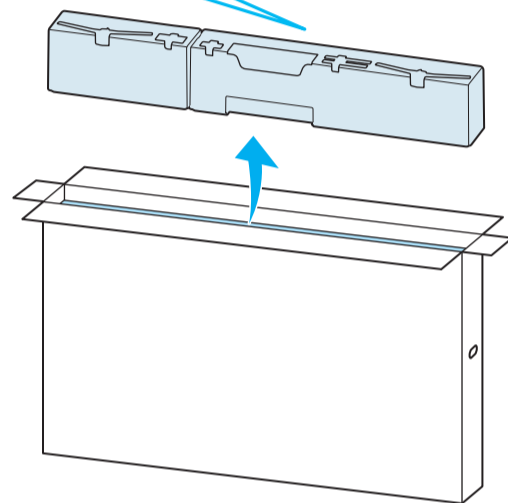

Setup Guide

Téléviseur
Television
Televizor

5-048-853-11(1)

EN	Setup Guide
FR	Manuel de configuration
ES	Guía de configuración
PT	Guia de Configuração

Sony Customer Support
U.S.A.:
<https://www.sony.com/tvsupport>
Canada:
<https://www.sony.ca/support>
United States 1.800.222.SONY
Canada 1.877.899.SONY
Please Do Not Return the Product to the Store

Service à la clientèle Sony
Canada :
<https://www.sony.ca/support>
États-Unis :
<https://www.sony.com/tvsupport>
Canada États-Unis
1.877.899.SONY 1.800.222.SONY
Ne retournez pas le produit au magasin

Lea este manual antes de usar el producto

Centro de Asistencia de Sony
<https://esupport.sony.com/ES/LA/>
Llame al número telefónico que aparece en su póliza de garantía.
Por favor no devuelva el producto a la tienda donde adquirió el producto.

1.5 N·m/1,5 N·m
{15 kgf·cm}