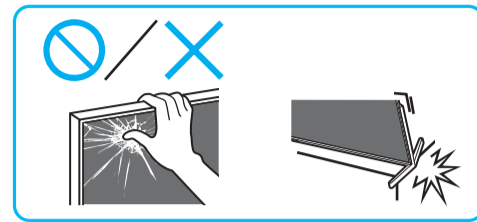

Setup Guide

Téléviseur
Television
Televizor

5-048-853-11(1)

EN	Setup Guide
FR	Manuel de configuration
ES	Guía de configuración
PT	Guia de Configuração

Sony Customer Support
U.S.A.:
<https://www.sony.com/tvsupport>
Canada:
<https://www.sony.ca/support>
United States 1.800.222.SONY
Canada 1.877.899.SONY
Please Do Not Return the Product to the Store

Service à la clientèle Sony
Canada :
<https://www.sony.ca/support>
États-Unis :
<https://www.sony.com/tvsupport>
Canada États-Unis
1.877.899.SONY 1.800.222.SONY
Ne retournez pas le produit au magasin

Lea este manual antes de usar el producto

Centro de Asistencia de Sony
<https://esupport.sony.com/ES/LA/>
Llame al número telefónico que aparece en su póliza de garantía.
Por favor no devuelva el producto a la tienda donde adquirió el producto.

1.5 N·m/1,5 N·m
{15 kgf·cm}