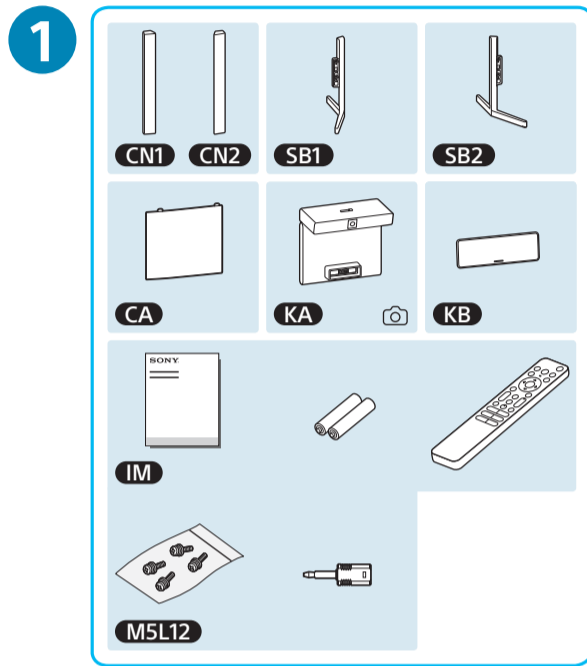

Setup Guide

Téléviseur
Television
Televizor

5-048-853-11(1)

EN	Setup Guide
FR	Manuel de configuration
ES	Guía de configuración
PT	Guia de Configuração

Sony Customer Support
U.S.A.:
<https://www.sony.com/tvsupport>
Canada:
<https://www.sony.ca/support>
United States 1.800.222.SONY
Canada 1.877.899.SONY
Please Do Not Return the Product to the Store

Service à la clientèle Sony
Canada :
<https://www.sony.ca/support>
États-Unis :
<https://www.sony.com/tvsupport>
Canada États-Unis
1.877.899.SONY 1.800.222.SONY
Ne retournez pas le produit au magasin

Lea este manual antes de usar el producto

Centro de Asistencia de Sony
<https://esupport.sony.com/ES/LA/>
Llame al número telefónico que aparece en su póliza de garantía.
Por favor no devuelva el producto a la tienda donde adquirió el producto.

1.5 N·m/1,5 N·m
{15 kgf·cm}