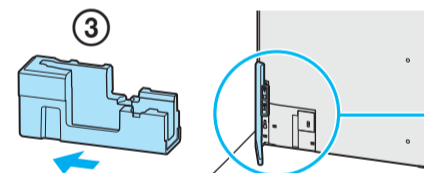

*1 Only for limited region/country/model. / Uniquement pour certaines régions/pays/modèles. / Solo para regiones/países/modelos limitados. / Exclusivo para regiões/países/modelos especificados.