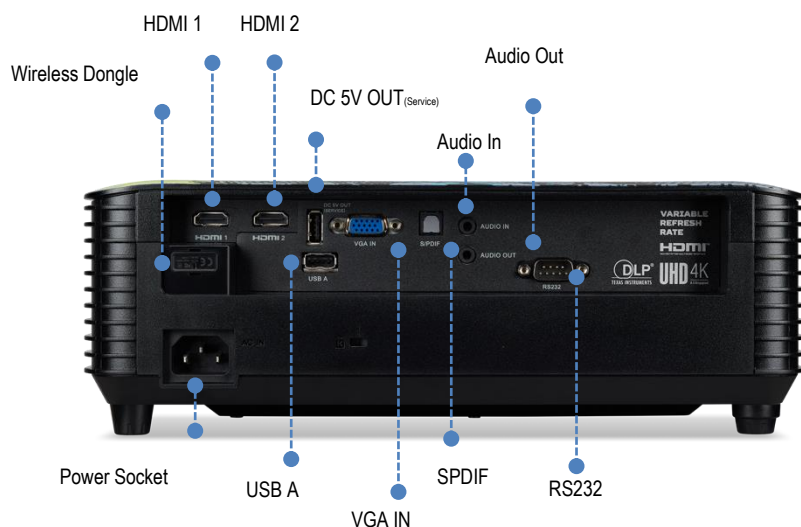

Feature Highlights

Compelling Visual

- 4K UHD Resolution
- 3,600 ANSI Lumens
- Dynamic Black 10,000:1
- HDR Compatible
- Acer ColorSafe II
- DLP 3D Ready¹

Made for Gamers

- Variable Refresh Rate²
- Up to 240Hz²
- Smart Projector³
- Game Mode

Installation flexibility

- 10W Speaker X1
- Wireless Projection⁴
- Auto Keystone Correction
- 2D Keystone Correction
- AC power on
- I/O power on
- Auto Shutdown
- 24/7

Eco-friendly Functionality

- Up to 12,000 hours lamp life
- Antimicrobial Remote Control

1. Only support Frame sequential and frame packing
2. Specifications may vary depending on model and/or region. All models subject to availability. This feature may vary depending on GPU or Game Console capability.
3. Pre-loaded with the third-party Aptoide TV APP market, where you can download APPs, such as Smart YouTube, Netflix, etc., download and install, and you can watch various streaming videos and audios wirelessly. APP installation service, supported by Aptoide.
4. Via Miracast app, you can wirelessly cast your Android or Windows device's screen to the projector. For iOS, please refer to the CollaVision (WPS) Wireless Projection Support APP.

We named our line of gaming products after a fierce hunter – the Predator. We design gear for serious gamers – members of what we call the Predator tribe. Every member of our tribe has the soul of a warrior on the path to battle. We each bear the mark of our deadly mission. Our ancestors painted their bodies with dirt and blood to strike fear into the hearts of their enemies and rally comrades to battle. We draw inspiration from these intimidating marks. The symbol of the Predator tribe represents loyalty, power and ferocity. Use it wisely. Embolden your tribe and demoralize the enemy. Lead us to victory