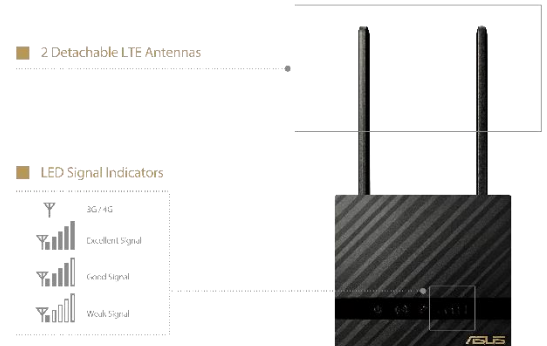

Detachable and upgradeable 4G LTE antennas

External mobile broadband antennas perform better than internal antennas. Indoors, the best 4G LTE reception is usually found near a window, but if this isn't practical you can easily add an antenna extension cable thanks to the detachable antennas with their standard SMA jack connectors.