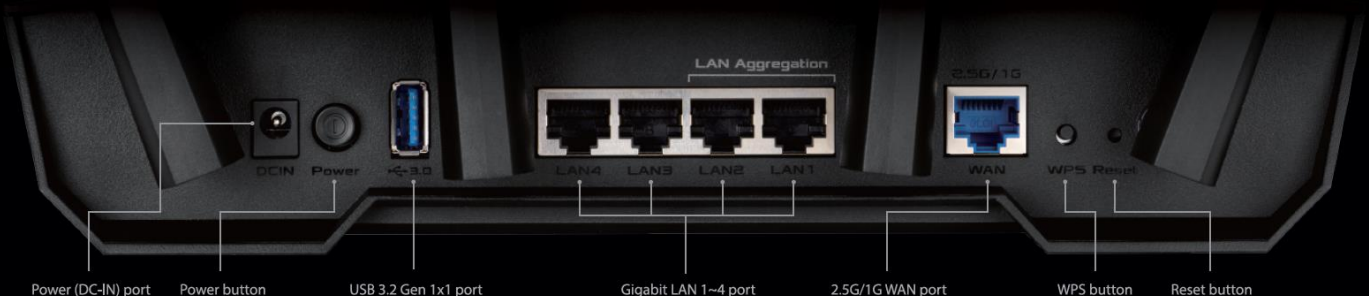

Official Site

Dimension

TUF Gaming AX3000 V2 WiFi 6 Router

- 265 x 178 x 186 mm (with antenna)
- 574 g

Color Box

- 375 x 368 x 89 mm
- 1286 g

*Weight and content may vary by region.

Connectivity