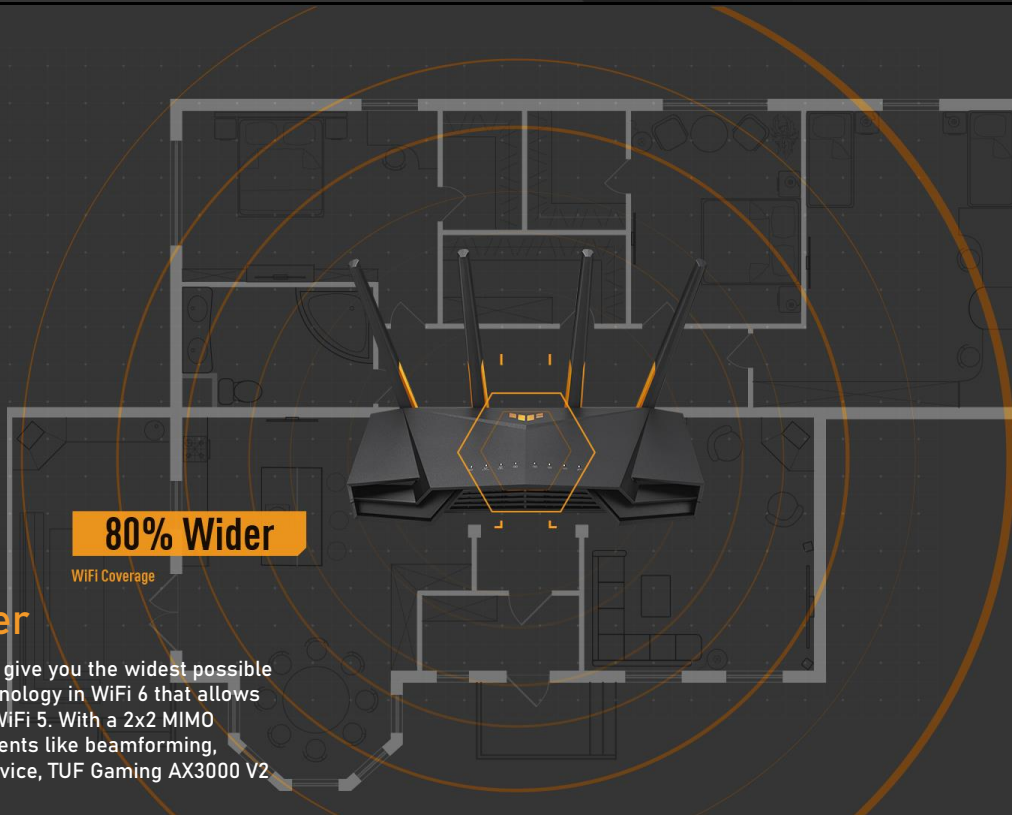

01.

2.5Gbps Port

Unlocks the full potential of 11ax

80% Wider

WiFi Coverage

WiFi that Goes Further

We've designed TUF Gaming AX3000 V2 to give you the widest possible WiFi coverage. It uses OFDMA, a new technology in WiFi 6 that allows signals to travel further than they can in WiFi 5. With a 2x2 MIMO configuration, along with other enhancements like beamforming, which focuses the signal towards each device, TUF Gaming AX3000 V2 reaches every corner.