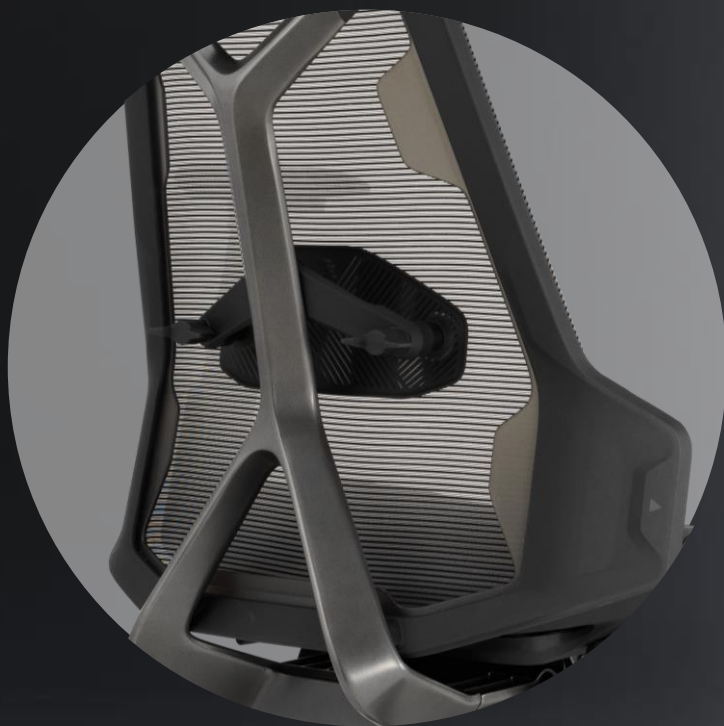

## Perfect Fit

Fully adjustable for perfect fitting, including armrest, headrest, lumbar, seat height/depth and backrest-recline

# Cyborg-Inspired Design

The ROG Destrier Ergo Gaming Chair channels the look of a cybernetic exoskeleton, adding a futuristic edge to any gaming setup.

Cybernetic Exoskeleton

High-tech Korean mesh