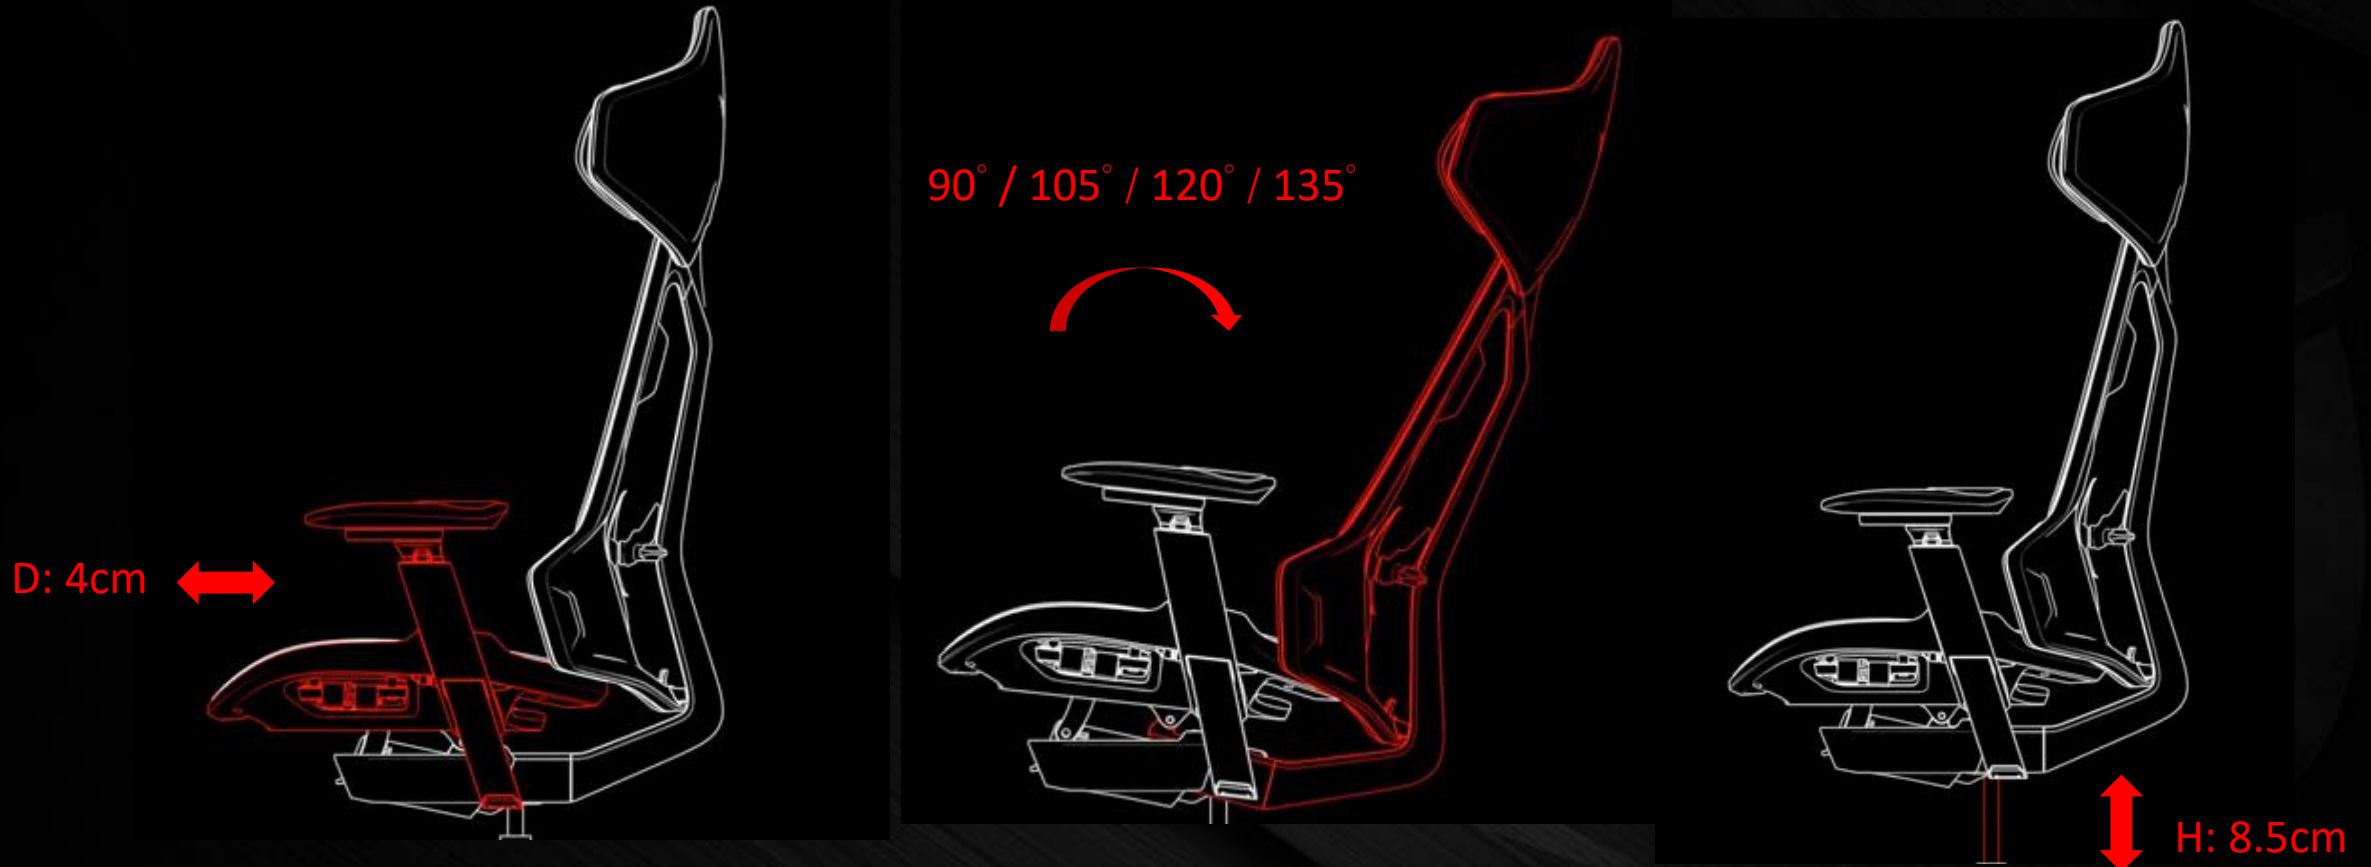

# Perfect Fit

The ROG Destrier Ergo Gaming Chair is extremely adjustable, so every aspect of it molds perfectly to your body.

## 3D armrest adjustment with 360° rotation

Armrests can rotate a full 360°, and have a height adjustment of up to 14 cm.