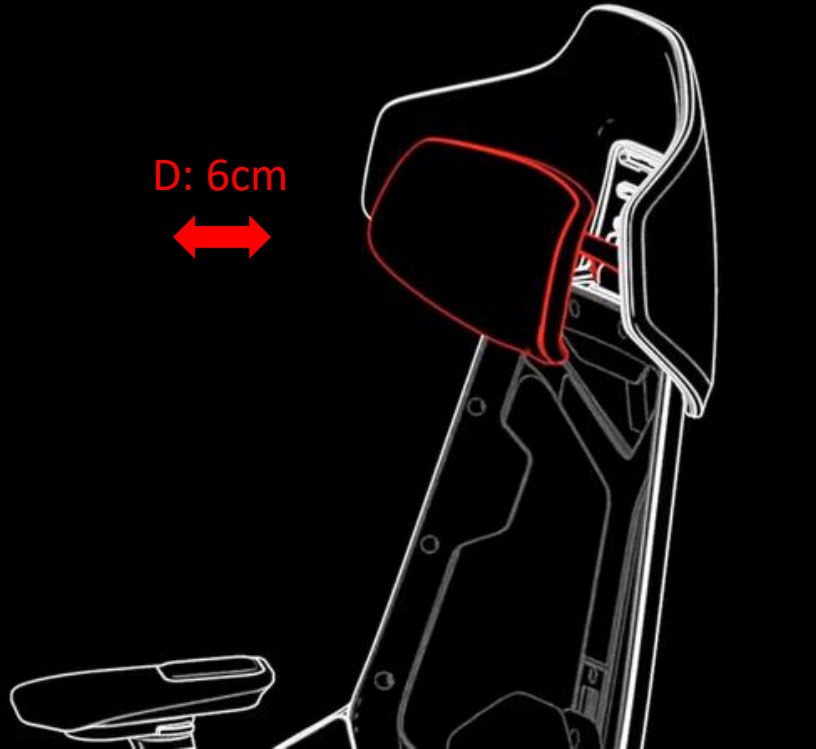

## Seat height/depth and backrest-recline adjustment

Seat height and depth, as well as backrest recline, are easily adjusted to support different heights and builds.

# Perfect Fit

The ROG Destrier Ergo Gaming Chair is extremely adjustable, so every aspect of it molds perfectly to your body.

## Two-way lumbar support adjustment

Lumbar support has a vertical range of 5-7cm and depth of 2cm.