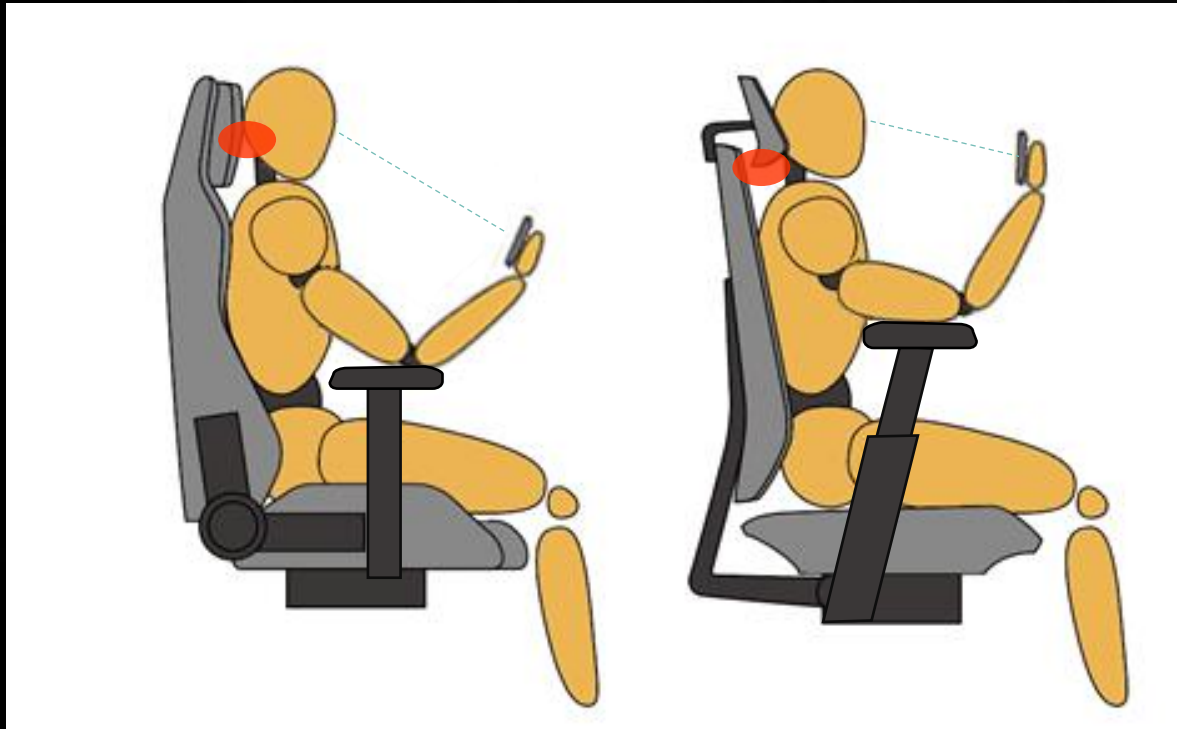

# Perfect Fit

The ROG Destrier Ergo Gaming Chair is extremely adjustable, so every aspect of it molds perfectly to your body.

## **2D headrest adjustment with 40° rotation**

Headrest offers two-way adjustment, with a vertical range of 12 cm and depth of 6 cm.

# Perfect Fit

The ROG Destrier Ergo Gaming Chair is extremely adjustable, so every aspect of it molds perfectly to your body.

Racing chair

Ergo chair

Racing chair

Ergo chair

# Made For Mobile Gaming

A special mode designed especially for mobile play allows the armrest to be raised by up to 14 cm, elevating your arms to the ideal height for handheld gaming – while 360° rotation enables infinite fine-tuning for total comfort.