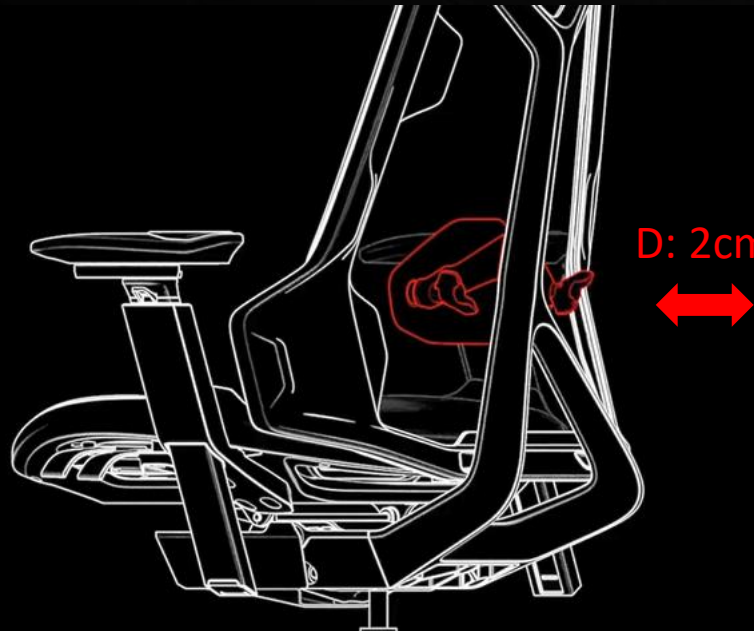

## 3D armrest adjustment with 360° rotation

Armrests can rotate a full 360°, and have a height adjustment of up to 14 cm.

# Perfect Fit

The ROG Destrier Ergo Gaming Chair is extremely adjustable, so every aspect of it molds perfectly to your body.

## Seat height/depth and backrest-recline adjustment

Seat height and depth, as well as backrest recline, are easily adjusted to support different heights and builds.