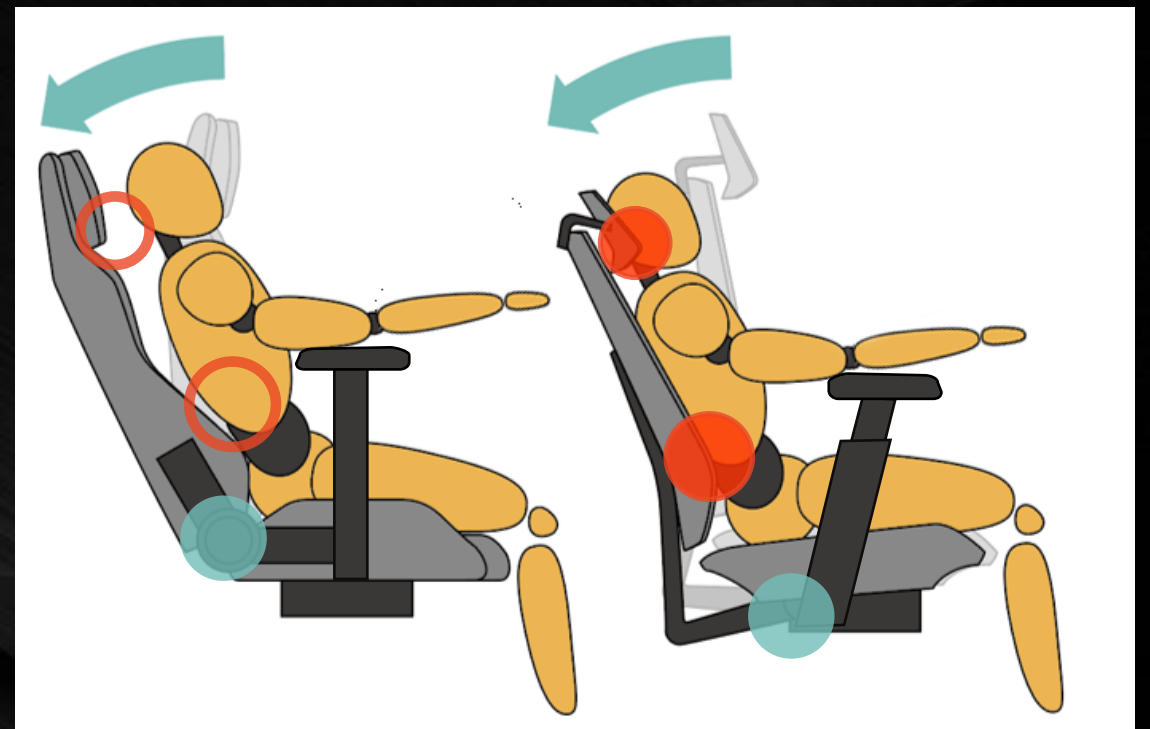

## Seat height/depth and backrest-recline adjustment

Seat height and depth, as well as backrest recline, are easily adjusted to support different heights and builds.

## **2D headrest adjustment with 40° rotation**

Headrest offers two-way adjustment, with a vertical range of 12 cm and depth of 6 cm.

# Perfect Fit

The ROG Destrier Ergo Gaming Chair is extremely adjustable, so every aspect of it molds perfectly to your body.

Racing chair

Ergo chair

Racing chair

Ergo chair

# Made For Mobile Gaming

A special mode designed especially for mobile play allows the armrest to be raised by up to 14 cm, elevating your arms to the ideal height for handheld gaming – while 360° rotation enables infinite fine-tuning for total comfort.