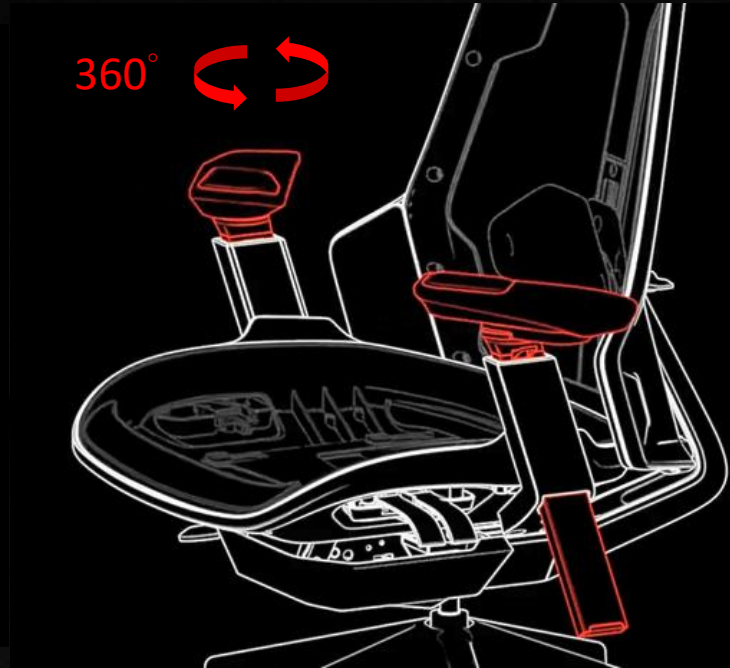

# Perfect Fit

The ROG Destrier Ergo Gaming Chair is extremely adjustable, so every aspect of it molds perfectly to your body.

## 3D armrest adjustment with 360° rotation

Armrests can rotate a full 360°, and have a height adjustment of up to 14 cm.