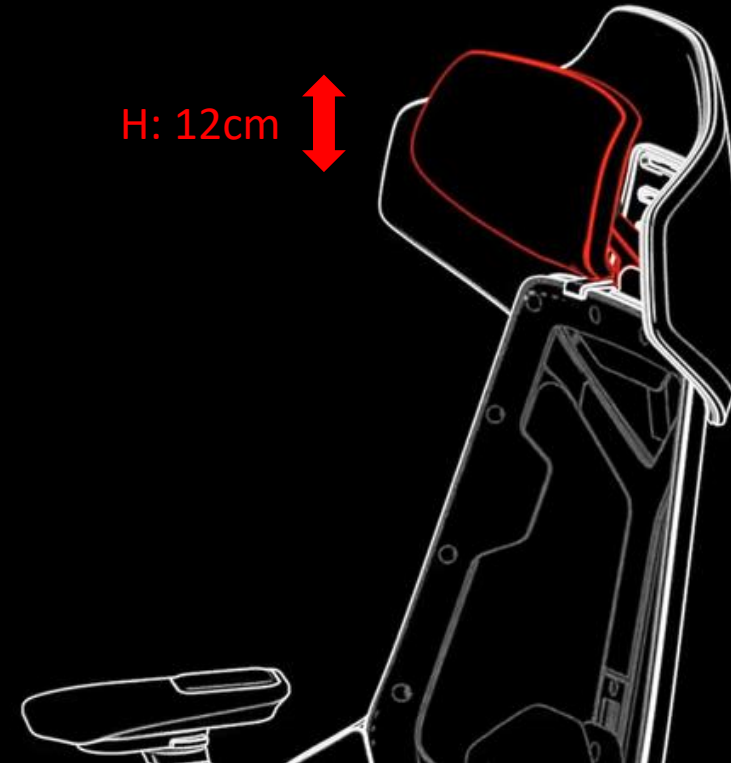

## Seat height/depth and backrest-recline adjustment

Seat height and depth, as well as backrest recline, are easily adjusted to support different heights and builds.

# Perfect Fit

The ROG Destrier Ergo Gaming Chair is extremely adjustable, so every aspect of it molds perfectly to your body.

## Two-way lumbar support adjustment

Lumbar support has a vertical range of 5-7cm and depth of 2cm.