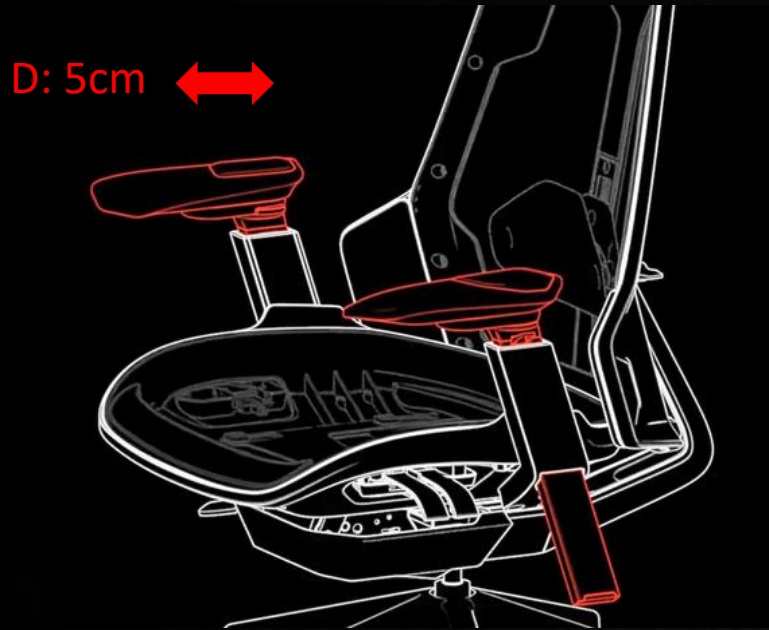

# Perfect Fit

The ROG Destrier Ergo Gaming Chair is extremely adjustable, so every aspect of it molds perfectly to your body.

## 3D armrest adjustment with 360° rotation

Armrests can rotate a full 360°, and have a height adjustment of up to 14 cm.