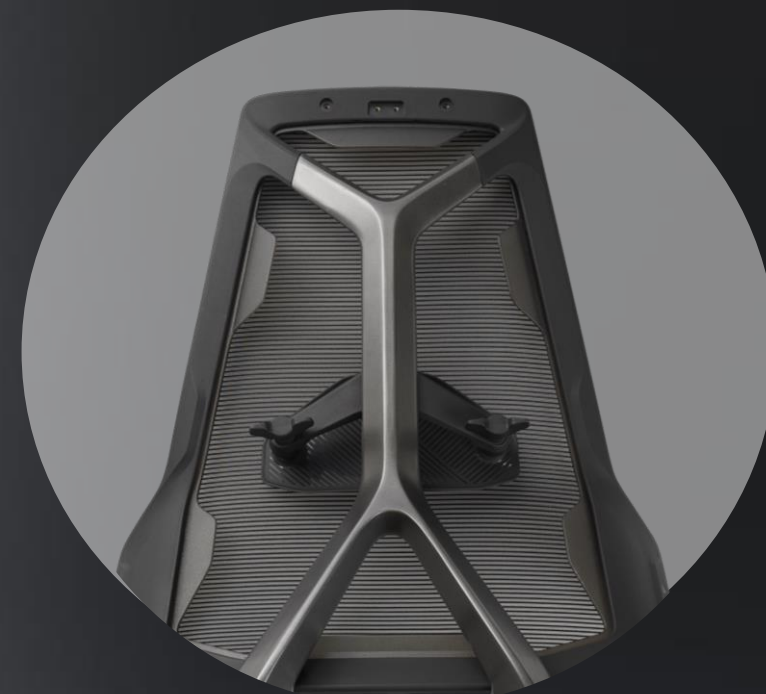

## Perfect Fit

Fully adjustable for perfect fitting, including armrest, headrest, lumbar, seat height/depth and backrest-recline

# Premium Materials

The ROG Destrier Ergo Gaming Chair is engineered for both strength and comfort, with a solid aluminum frame, breathable mesh cradle and soft PU foam padding – all contributing to an overall look and feel that's beyond belief.

Translucent Frame

Soft PU Form

Breathable Mesh

# Cyborg-Inspired Design

The ROG Destrier Ergo Gaming Chair channels the look of a cybernetic exoskeleton, adding a futuristic edge to any gaming setup.

Cybernetic Exoskeleton

High-tech Korean mesh