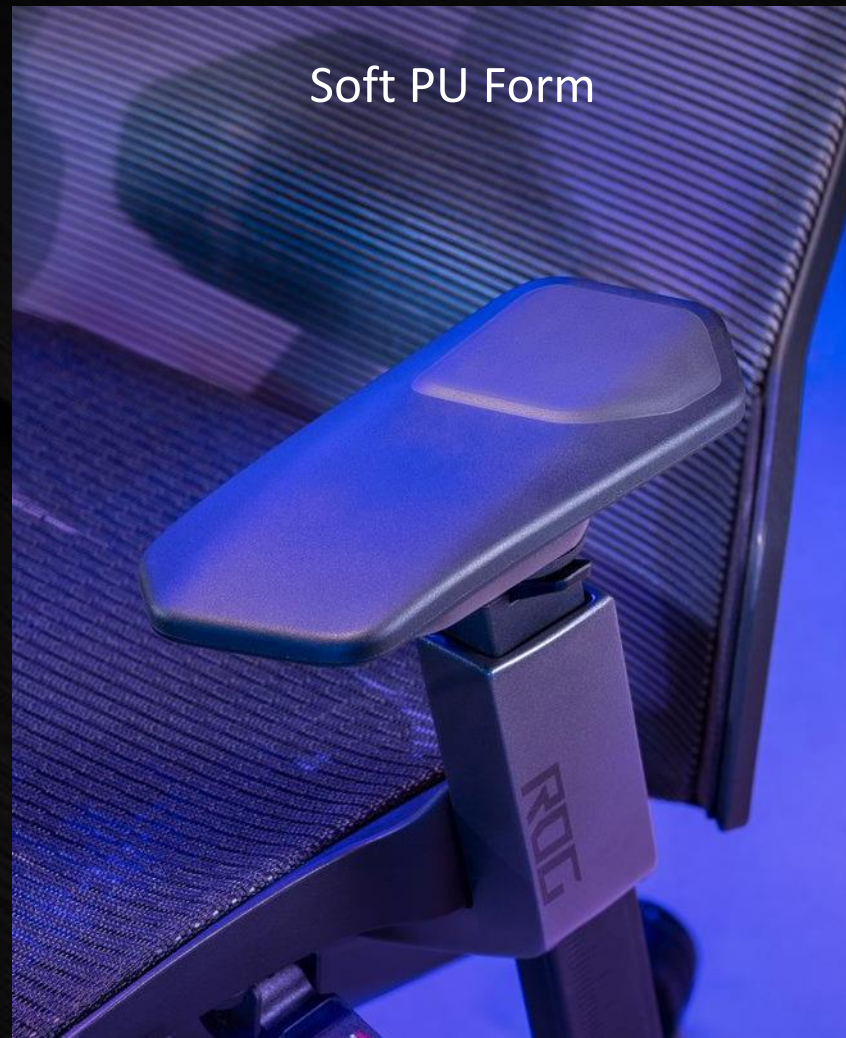

Soft PU Form