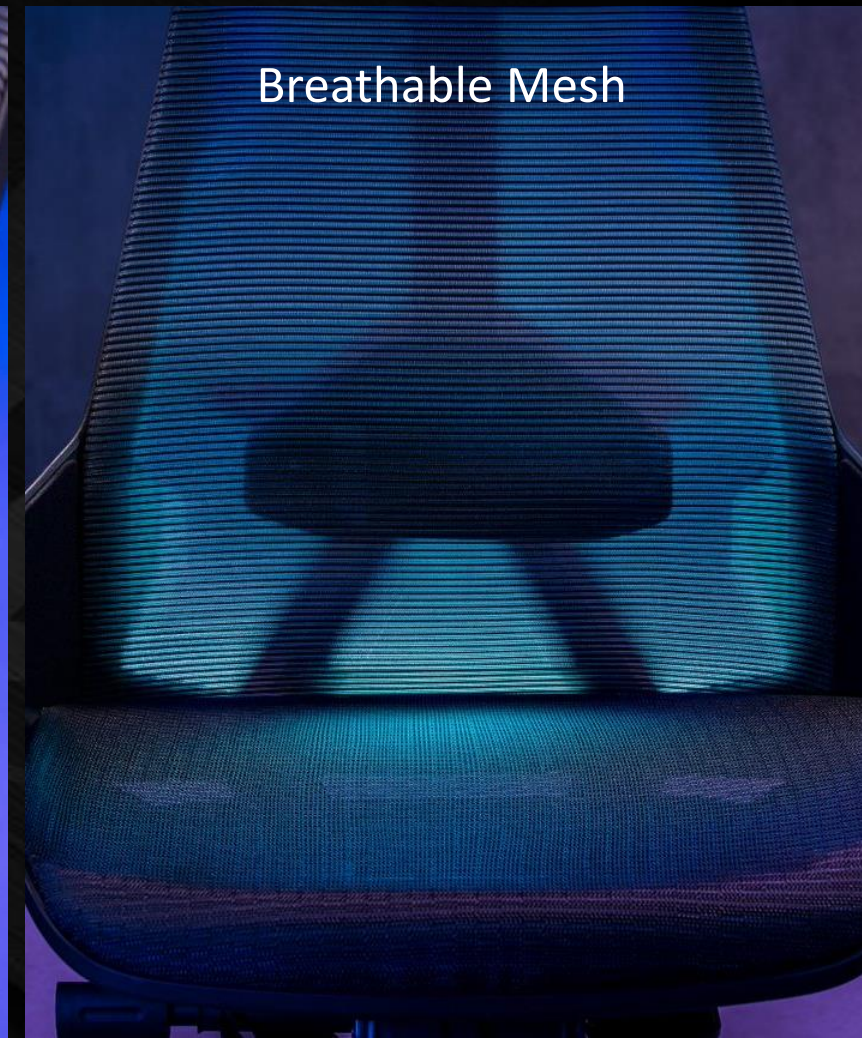

# Premium Materials

The ROG Destrier Ergo Gaming Chair is engineered for both strength and comfort, with a solid aluminum frame, breathable mesh cradle and soft PU foam padding – all contributing to an overall look and feel that's beyond belief.

Translucent Frame

Soft PU Form

Breathable Mesh