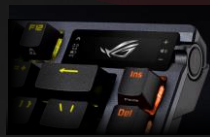

ROG AZOTH

Key Features

This OLED panel can show keyboard status, battery level, multimedia info, custom animations, as well as system parameters.

Intuitive tweaks and settings adjustments can be made via the three-way control knob and a side button.

Easily switch between wired, wireless 2.4 GHz and Bluetooth® modes, while simultaneously connected up to five devices.

ROG Azoth is a premium gasket mount keyboard with a slightly cushioned feel with sublime acoustics for extraordinary experiences.

Swap and install your preferred switch type for a unique, customized feel.

The ROG Azoth includes a complete set of tools for DIY switch lubing.

Specifications

ROG STRIX FLARE II ANIMATE

Gaming Keyboard

| ROG Azoth Wireless Mechanical Gaming Keyboard | |
|---|---|
| Connectivity | RF 2.4 / USB 2.0 / BLE |
| Key Switches | ROG NX: Red, Brown, Blue |
| Keycap | ABS / PBT (Doubleshot) |
| Layout | 75% (81/82 key) |
| Keyboard Backlighting | Per-Key RGB LEDs |
| OLED | 256*64 grey scale OLED |
| Anti-Ghosting | N-Key Rollover |
| Polling Rate | 1000 Hz |
| Macro Keys | All keys programmable |
| Macro Recording | On-the-fly recording support |
| Wrist Rest | NA |
| USB Passthrough | NA |
| Cable | Braided Fiber |
| Support OS | Windows 10 / Windows 11 |
| Onboard Memory | 5 customizable profiles & 1 default profile |
| Basic Hotkeys | Profile Switch: Fn + profiles |
| Software | Armoury Crate |
| Media Keys | Multi-function control knob |
| | Function switch side button |
| Dimensions | |
| Product | 326 x 136 x 40 mm |
| 369.5x178.5x91 mm | 369.5x178.5x91 mm |
| Carton | 488 x 389 x 215 mm |
| Weight | |
| Product | Approx. 1.186kg |
| Color box | Approx. 1.94kg |