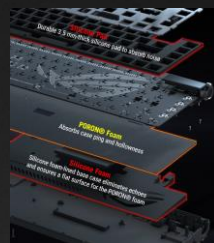

ROG AZOTH

Key Features

This OLED panel can show keyboard status, battery level, multimedia info, custom animations, as well as system parameters.

Intuitive tweaks and settings adjustments can be made via the three-way control knob and a side button.

Easily switch between wired, wireless 2.4 GHz and Bluetooth® modes, while simultaneously connected up to five devices.

ROG Azoth is a premium gasket mount keyboard with a slightly cushioned feel with sublime acoustics for extraordinary experiences.

Swap and install your preferred switch type for a unique, customized feel.

The ROG Azoth includes a complete set of tools for DIY switch lubing.

Specifications

ROG STRIX FLARE II ANIMATE

Gaming Keyboard

| ROG Azoth Wireless Mechanical Gaming Keyboard | |
|---|---|
| Connectivity | RF 2.4 / USB 2.0 / BLE |
| Key Switches | ROG NX: Red, Brown, Blue |
| Keycap | ABS / PBT (Doubleshot) |
| Layout | 75% (81/82 key) |
| Keyboard Backlighting | Per-Key RGB LEDs |
| OLED | 256*64 grey scale OLED |
| Anti-Ghosting | N-Key Rollover |
| Polling Rate | 1000 Hz |
| Macro Keys | All keys programmable |
| Macro Recording | On-the-fly recording support |
| Wrist Rest | NA |
| USB Passthrough | NA |
| Cable | Braided Fiber |
| Support OS | Windows 10 / Windows 11 |
| Onboard Memory | 5 customizable profiles & 1 default profile |
| Basic Hotkeys | Profile Switch: Fn + profiles |
| Software | Armoury Crate |
| Media Keys | Multi-function control knob |
| | Function switch side button |
| Dimensions | |
| Product | 326 x 136 x 40 mm |
| 369.5x178.5x91 mm | 369.5x178.5x91 mm |
| Carton | 488 x 389 x 215 mm |
| Weight | |
| Product | Approx. 1.186kg |
| Color box | Approx. 1.94kg |