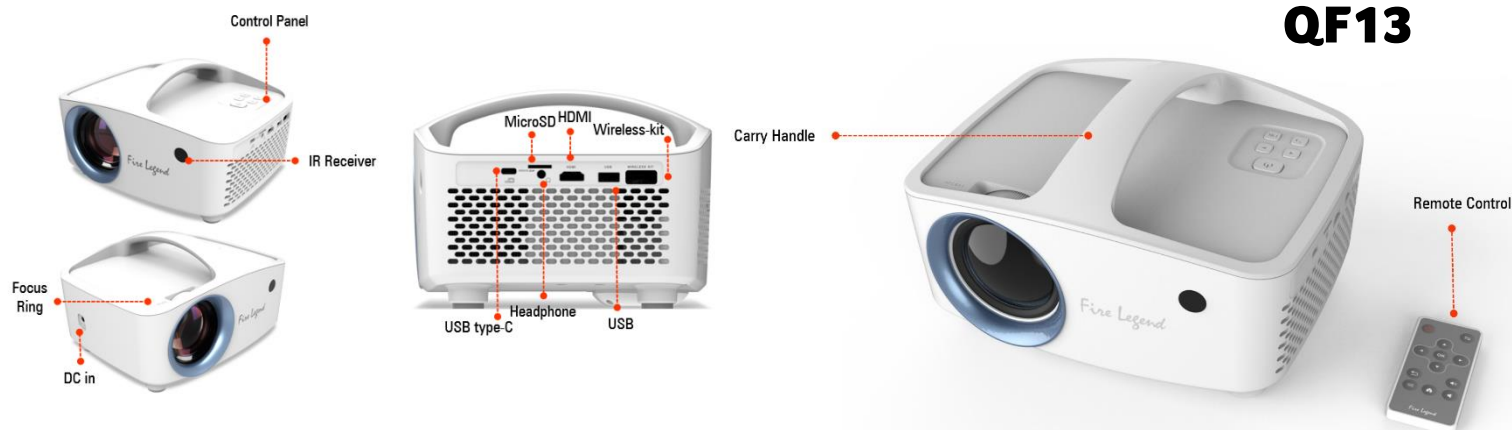

TrueHarmony™

Carry Handle

**100000**  
hrs  
LED LAMP LIFE

**1920  
X 1080**  
FHD

Resolution

Wireless Projection

# QF13

Modèle	QF13
Système de projection	LCD
Source lumineuse	LED
Résolution	Native 1080p (1,920 x 1,080) Maximum 1080p (1,920 x 1,080)
Luminosité	6,000 Lumens (LED luminosité) 280 ANSI Lumens (Standard)
Format	16:9 (Natif), 4:3 (Supporté)
Taux de contraste	1,000:1
Ratio de projection	1.4 (80" @ 2.51m)
Lentille de projection	F = 2.9, Manual Focus
Correction	+/- 30° (Vertical, Auto, Manual), +/- 10° (horizontal, Auto, Manual)
Durée de vie de la lampe	100,000 Hours
Interface d'entrée	HDMI (Video, Audio, HDCP) x 1 MicroSD x 1 USB (Wireless dongle, Type A) x 1 USB (Type A) x 1, share output port x 1 USB Type-C x 1 (DP Display)
Interface de sortie	DC Out (5V/0.5A, USB Type A) x 1 Headphone Out (Stereo mini jack) x 1
Puissance	DC input 19V via a 90W power adapter (AC input 100~240V, 50/60 Hz to DC 19V)
Dimensions	239 X 189 X 138.5 mm (9.4" x 7.4" x 5.5") (w/feet)
Poids	1.9 kg (4.19 lbs)

### Remarkable portability

- Compact & size-friendly
- Handle Design
- Built-in Bluetooth speaker
- 5W x 1 built-in speaker
- Acer TrueHarmony
- Instant on/off
- Remote Holder