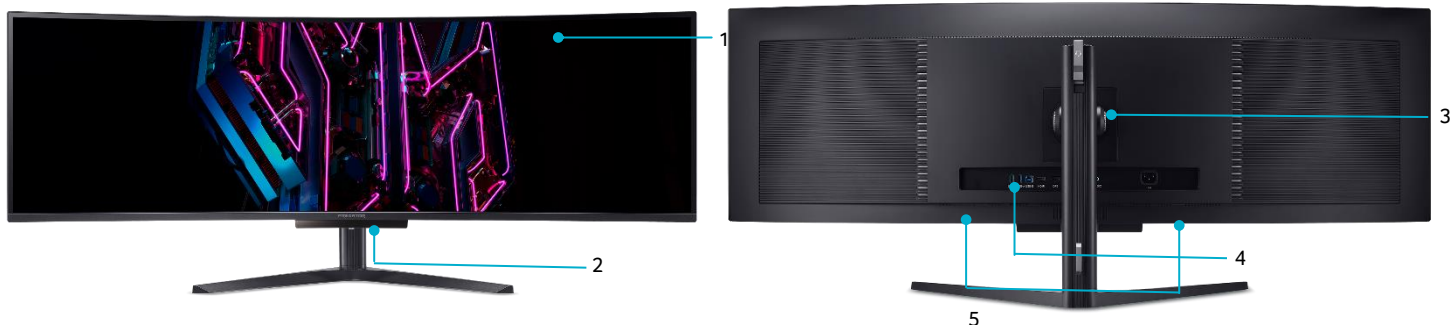

Predator X49 X

QD-OLED Curved Gaming Display

- 49" DQHD (5120x1440) QD-OLED gaming monitor
- UltraWide 32:9 (PIP/PBP)
- 1800R curvature
- 240Hz Refresh Rate
- 0.03ms (GTG)
- AMD FreeSync™ Premium
- DCI-P3 99% wide color gamut
- True 10Bit
- Delta E<2
- 1,500,000:1 contrast ratio
- Anti-Reflection
- VESA DisplayHDR™ True Black 400
- Type-C 90W PD
- Built-in KVM switch for switching between multiple PCs without changing monitor/keyboard/mouse setup
- Wide viewing angle
- VisionCare 2.0

Product views	1. 49" 32:9 display 2. Power button/OSD button 3. VESA wall mount	4. USB 3.2 hub 5. 5W x2 speaker
Color	Black	
Dimensions and weight	Dimensions: 119.91 (W) x 54.95~42.95 (H) x 35.01 (D) cm 47.2 (W) x 21.62~16.91 (H) x 13.78 (D) in	Weight: 9.7 kg 21.34 lb
Size	49" (32:9)	
Panel	QD-OLED	
Active display area	1197 x 339 mm	
Maximum resolution	HDMI: 5120x1440@240Hz DP: 5120x1440@240Hz Type-C: 5120x1440@120Hz	
Response time	0.03ms (GTG)	
Color Gamut	DCI-P3 99%	
Contrast ratio	1,500,000:1 (Native)	
Brightness	<ul style="list-style-type: none"> • Typ. 250nits • Peak 1000nits @ HDR APL 3% 	
Viewing angle (CR=10)	178° (H), 178° (V)	
Colors	1.07B	
Bits	10Bit	
Input signal	<ul style="list-style-type: none"> • 1HDMI(2.1)+2DisplayPort(1.4)+1Type-C(90W)+SPK+Audio out+USB 3.2x2+USB-B (2up 2down) 	
Speakers	5W x2	
VESA Wall mounting	100 X 100mm	
Power supply	Internal	
Support	AMD FreeSync™ Premium	
ErgoStand	Tilt <ul style="list-style-type: none"> • -5°-20° Swivel <ul style="list-style-type: none"> • ±20° 	Height adjustment <ul style="list-style-type: none"> • 120mm Pivot <ul style="list-style-type: none"> • N/A