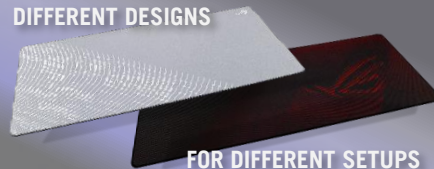

ROG SCABBARD II ARCTIC GRAY XXL

Gaming Mouse Pad

Triple Protection for an Unmatched Surface

GAMING-OPTIMIZED SURFACE

1.5X smoother
than standard fabrics.

ROG SCABBARD II ARCTIC GRAY XXL

EXTENDED SIZE

3 mm thickness for control & cushioned comfort

ANTI-FRAY, NARROW-STITCHED EDGES

Flatter. Thinner. More Uniform.

FOR LIGHT, MINIMALISTIC AESTHETICS

NON-SLIP RUBBER BASE

A secure, stable foundation

WATER, OIL, DUST- REPELLENT SURFACE

A protective coating that makes the surface durable and easy to clean

DIFFERENT DESIGNS

FOR DIFFERENT SETUPS

SPECIFICATIONS

REPUBLIC OF GAMERS

REPUBLIC OF GAMERS

ROG Scabbard II Arctic Gray XXL

Type	Soft
Top Material	Polyester
Bottom Material	Rubber base
Dimensions	XXL: 900(L) * 400(W) * 3(H) mm
Weight	576g