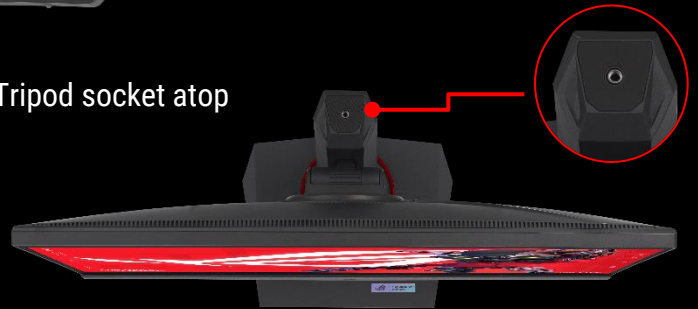

## XG27ACS USB-C gaming monitor

Tripod socket atop

Smaller footprint with phone holder