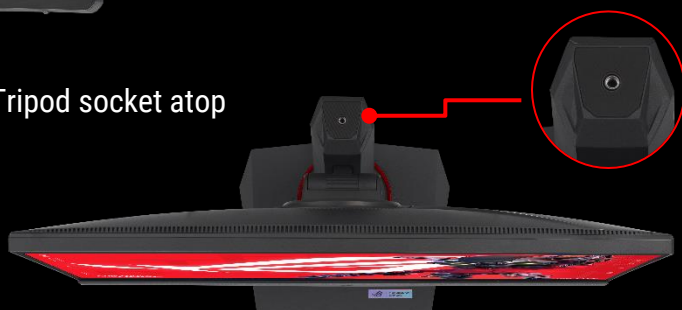

ROG Strix

XG27UCS USB-C gaming monitor

Tripod socket atop

Smaller footprint with phone holder

KEY FEATURES

3840x2160 UHD crystal clear image with HDR effect

160Hz
Rapid Refresh Rate

160Hz refresh rate for ultra fast and smooth gameplay.

1ms
Response Time

With a 1ms gray-to-gray response time, smearing and motion blur are virtually eliminated

FAST IPS

Fast IPS Display allows the display's liquid crystal elements to switch up to 4X faster than conventional IPS panels

Enables ELMB together with VRR, eliminating ghosting and tearing for sharp gaming visuals

USB Type-C Monitor

Supports video transmission in DisplayPort signal and Power Delivery

Monitor can operate in VRR at any game frame rate and offers the gamer a seamless experience by enabling VRR by default.