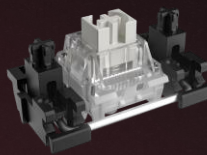

ROG

STRIX SCOPE II 96 WIRELESS

Gaming keyboard

Key Features

Compact, Efficient 96% Layout

Retains all function and number keys in a more compact and efficient layout that frees up desk space

Sound-dampening foam with switch-dampening pads

Unique, integrated dampening foam with added switch-dampening pad structure absorbs pinging noises and echoes for improved keystroke acoustics.

Tri-Mode Connectivity with SpeedNova Technology

Connect using Bluetooth® (up to three devices), 2.4 GHz with ROG SpeedNova wireless technology or wired USB

All-Key Hot-Swappable

Swap and install your preferred switch type for a unique, customized feel

Hotkeys & intuitive controls

F1–F5 keys are pre-programmed as hotkeys for essential streaming-related commands. Multifunction button and three-way knob for media playback, volume, and keyboard lighting

ROG NX Snow Mechanical Switches

The walled stem design enhances stability and prevents dust intrusion

OMNI RECEIVER
MULTI-DEVICE CONNECTIVITY

ROG Omni Receiver

The ROG Omni Receiver allows users to connect one compatible keyboard and one compatible mouse at the same time