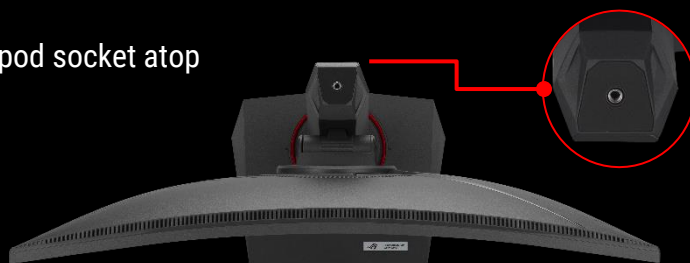

## XG32WCMS USB-C gaming monitor

Smaller footprint with phone holder

Tripod socket atop

ELMB SYNC

Enables ELMB together with VRR, eliminating ghosting and tearing for sharp gaming visuals

USB Type-C Monitor

It can serve as a USB hub, meaning that you can connect your device to your peripherals with clutter-free set-up