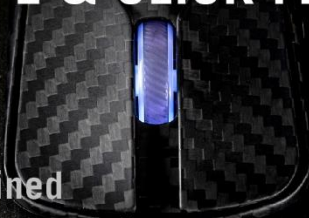

ROG HARPE ACE EXTREME

PRO POTENTIAL EVOLVED

**CARBON
FIBER SHELL**

47G

Ultralight & Durable

ROG HARPE ACE EXTREME

High-Performance Carbon Fiber
Wireless Gaming Mouse

42K DPI

AIMPOINT PRO
OPTICAL SENSOR

100M

ROG OPTICAL
MICRO SWITCH

**PRO-TESTED
SHAPE & CLICK FEEL**

maintained
through precision engineering

SPEEDNOVA
WIRELESS TECHNOLOGY

**ROG POLLING RATE
BOOSTER**

True 8K Hz Wireless Polling Rate

GLASS MOUSE FEET

Corning® Gorilla® Glass
for greater durability and
movement speed

Specifications

ROG Harpe Ace Extreme wireless gaming mouse	
Connectivity	RF 2.4 GHz / BT / Wired
Sensor	ROG AimPoint Pro 42,000 DPI (<1% deviation)
Resolution	100~42000 DPI
Max Speed	750 IPS
Max Acceleration	50 G
RF 2.4 GHz / USB Report rate	1000 Hz / 2000 Hz / 4000 Hz / 8000 Hz
Battery Life (w/o lighting)	2.4GHz mode: 1000 Hz polling rate: Up to 70 hours 2000 Hz polling rate: Up to 21 hours 4000 Hz polling rate: Up to 17 hours 8000 Hz polling rate: Up to 15 hours BLE mode: Up to 98 hours
L/R Switch Type	100 M ROG Optical Micro Switches
Button	5 Programmable Buttons + 1 DPI Button + 1 Pairing Button
AURA Sync	Yes
Shape	Right-handed ambidextrous
Game Type	FPS
Cable	1.8 meter ROG Paracord
OS	Windows 10 / Windows 11
Software	Armoury Crate Gear / Armoury Crate
Color	Black (Carbon fiber)
Dimensions	
Product	L 127.5 mm x W 63.7 mm x H 39.6 mm
Weight	
Product	47 g (without dongle and cable)