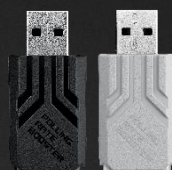

Tri-mode connectivity - Flexibility with **wired USB, low-latency 2.4 GHz RF, plus Bluetooth®** mode to pair up to three devices

ROG AimPoint Pro Optical Sensor boasts 42,000 dpi resolution with <1% deviation, ensuring precise tracking.

Track-on-Glass technology allows the mouse to function smoothly on almost any surface, providing reliable performance even without a mouse pad.

ROG Optical Micro Switches provide instantaneous actuation with a **100 million click lifespan**, perfect for gamers seeking quick and accurate inputs.

ROG Omni Receiver allows users to connect **one compatible keyboard and one compatible mouse** at the same time

Support **ROG Polling Rate Booster** to achieve up to 8000 Hz polling rate in both wired and wireless modes, reducing input delay for smoother, more responsive gameplay.