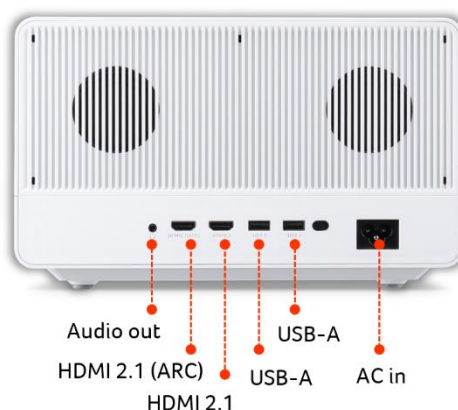

THINK SMARTER
LIVE BIGGER

Fire Legend QU80GTV

- 4K UHD
- Google TV smart system
- Auto Focus
- Auto Screen Fit

Smart Projector

Auto Focus

Auto Screen Fit

Auto Obstacle Avoidance

Model name	QU80GTV
Projection System	LCD
Light source	LED
Resolution	4K UHD (3,840 x 2,160)
Brightness	13,000 LED Lumens, 800 ANSI Lumens (Standard) (Compliant with ISO 21118 standard)
Aspect ratio	16:9 (Native), 4:3 (Supported)
Contrast ratio	1,000:1
Throw ratio	1.27 (71" @ 2m)
Zoom ratio	1X
Projection lens	F=3.0, Auto Focus
Keystone	+/-15° (Vertical, Manual & Auto), +/-15° (Horizontal, Manual & Auto) 4-Corner adjustment
Lifespan	30,000 Hours
Speaker	8W Speaker x 2 Bluetooth Wireless Audio (ver. 5.0, BT Out)
Input interface	HDMI 2.1 (HDCP) x 1 HDMI 2.1 (HDCP, Audio Return) x 1 USB (Type A 2.0) x 2, share output port
Output interface	DC Out (5V/0.5A, USB Type A 2.0) x 2 PC Audio (3.5mm mini jack) x 1
Dimensions	252 x 267 x 160 mm (9.84" x 10.5" x 6.3")
Weight	4.5 kg (9.92 lbs)
Accessory (Standard)	AC power cord, Remote control (w/o battery), User Manual, HDMI cable

Feature Highlights

Expressive display

- 4K UHD resolution
- LED light source
- 13,000 LED lumens (800 ANSI lumens)

Hassle-free projection

- Google TV Smart system*
- Wireless Projection
- Auto Focus
- Auto Screen Fit
- Auto Obstacle Avoidance
- Auto 2D Keystone correction
- 4-corner correction

Remarkable Mobility

- 8W x 2 speakers
- Bluetooth audio out
- Multimedia playback
- Instant on/off

Eco-friendly functionality

- Up to 30,000 hours lifespan
- Mercury free

Smart Projector

Smart Projector (Google TV) *

The Smart Projector makes it incredibly simple for users to link their preferred streaming platforms and applications directly to the device. Free from chaos of additional cables connection, enjoy streaming contents, e.g. movies/sports games/dramas, anytime and anywhere directly.