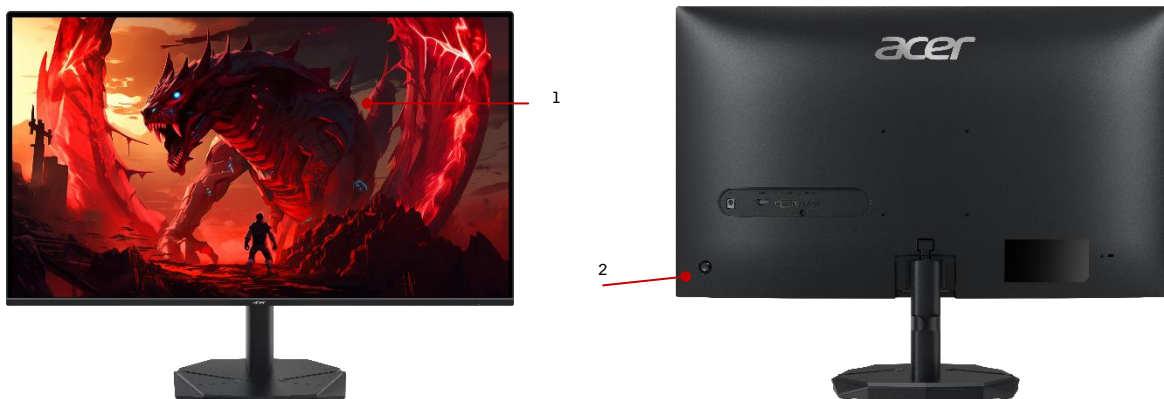

## Nitro KG270 W3

0.5ms Up to

240Hz

AMD   
FreeSync  
Premium

 IPS  
In-Plane Switching

 HDR10

<b>Product views</b>	1. 27" 16:9 display 2. Power button / OSD button	
<b>Color</b>	Black	
<b>Dimensions and weight</b>	Dimensions: TBD cm TBD inches	Weight: TBD kg TBD lbs
<b>Size</b>	27"(16:9)	
<b>Panel</b>	In-Plane-Switching Panel	
<b>Active display area</b>	598x336 mm	
<b>Maximum resolution</b>	HDMI:1920x1080@240Hz DP:1920x1080@240Hz	
<b>Response time</b>	1ms / 0.5ms (GTG, Min.)	
<b>Color Gamut</b>	sRGB 99% wide color gamut	
<b>Contrast ratio</b>	100 million: 1 max (ACM)	
<b>Brightness</b>	250nits (cd/m2)	
<b>Viewing angle (CR=10)</b>	178°(H),178°(V)	
<b>Colors</b>	16.7M	
<b>Bits</b>	6bit+FRC	
<b>Input signal</b>	2HDMI(2.0)+1DisplayPort(1.4); 2HDMI(2.0)+1DisplayPort(1.4)+SPK+Audio out	
<b>Speakers</b>	2Wx2	
<b>VESA Wall mounting</b>	100x100mm	
<b>Power supply (100V-240V)</b>	External (non-removeable plug)	
<b>Support</b>	AMD FreeSync™ Premium technology (applying)	
<b>ErgoStand</b>	Tilt • -5°~ 25° Swivel • N/A	Height adjustment • N/A Pivot • N/A