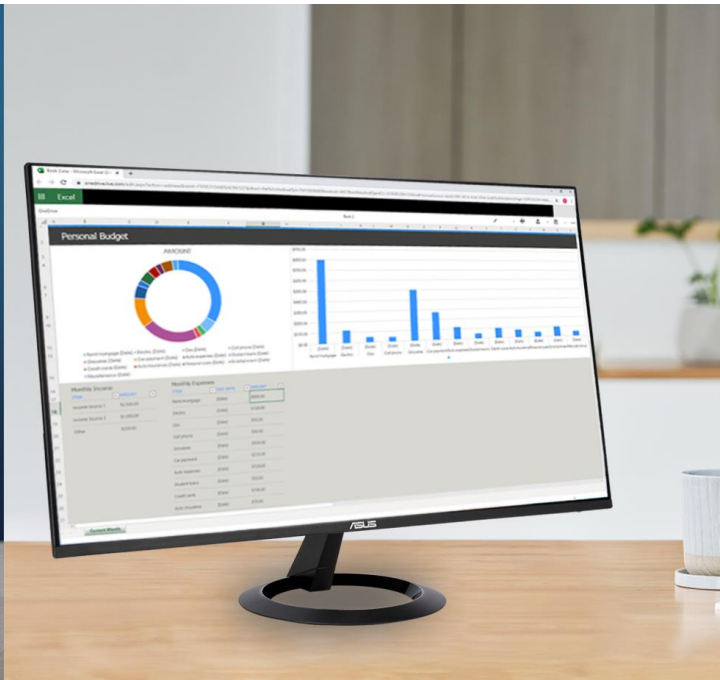

ASUS VZ249HG

120Hz SmoothMotion Eye Care Gaming Monitor

Key Features

IPS technology panel is optimized for the finest image and color quality with 178° wide-viewing-angle.

99% sRGB wide color gamut delivers vibrant and lifelike colors.

Ultra slim design offers a space-saving solution for home office or gaming setup while presenting a modern and stylish look.

120Hz refresh rate gives you so much more on top of the best smoothness and quality for any content.

Eliminate ghosting, giving you a smooth and instant-react viewing experience.

ASUS exclusive GamePlus features provide in-game enhancements that elevate the gaming experience.

Provides adjustable Blue Light Filter, Rest Reminder, and Color Augmentation for a comfortable viewing experience.