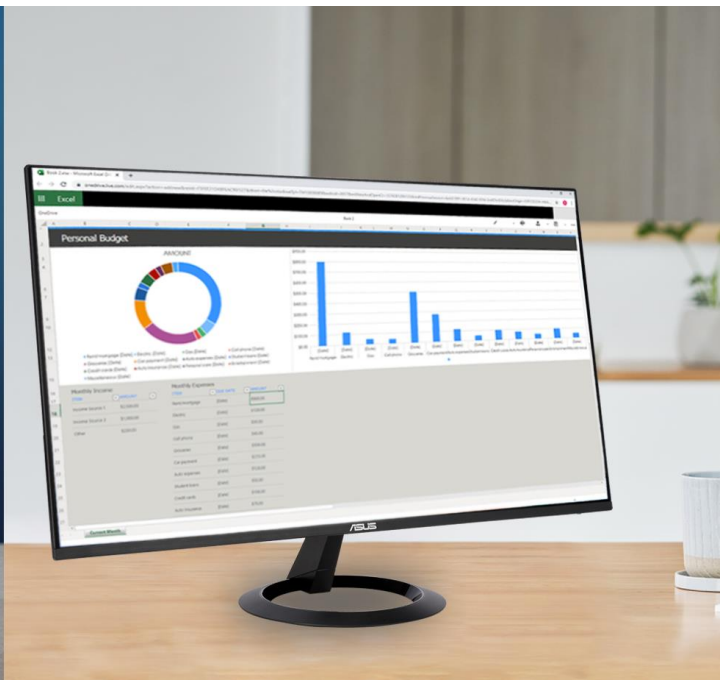

ASUS VZ279HG

120Hz SmoothMotion Eye Care Gaming Monitor

Key Features

IPS technology panel is optimized for the finest image and color quality with 178° wide-viewing-angle.

99% sRGB wide color gamut delivers vibrant and lifelike colors.

Ultra slim design offers a space-saving solution for home office or gaming setup while presenting a modern and stylish look.

120Hz refresh rate gives you so much more on top of the best smoothness and quality for any content.