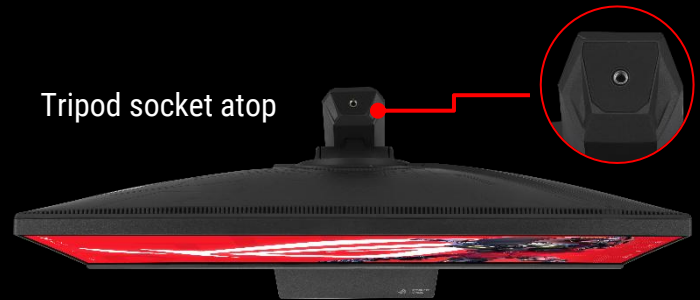

ROG Strix

XG27UCSR dual mode gaming monitor

Tripod socket atop

Smaller footprint

KEY FEATURES

4K UHD(3840x2160) with HDR support brings every detail to life with vibrant colors

Frame Rate Boost enables dual mode for 4K 160Hz switchable to FHD 324Hz

ASUS Fast IPS Display allows the display's liquid crystal elements to switch faster than conventional IPS panels for improved response.

0.3ms
Response Time

With a 0.3ms (min.) response time, smearing and motion blur are virtually eliminated