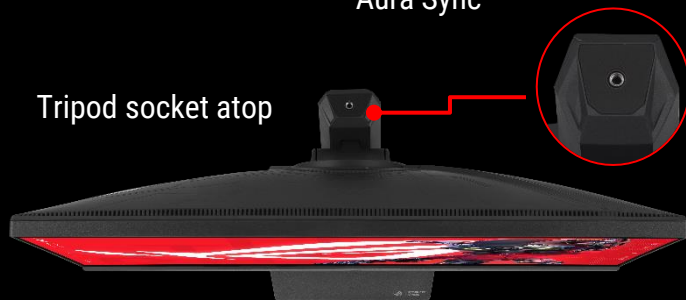

ROG Strix

XG27UCGR dual mode gaming monitor

Aura Sync

Tripod socket atop

Smaller footprint

KEY FEATURES

4K UHD(3840x2160) with HDR support brings every detail to life with vibrant colors

Frame Rate Boost enables dual mode for 4K 162Hz switchable to FHD 485Hz

ASUS Fast IPS Display allows the display's liquid crystal elements to switch faster than conventional IPS panels for improved response.

0.3ms
Response Time

With a 0.3ms (min.) response time, smearing and motion blur are virtually eliminated