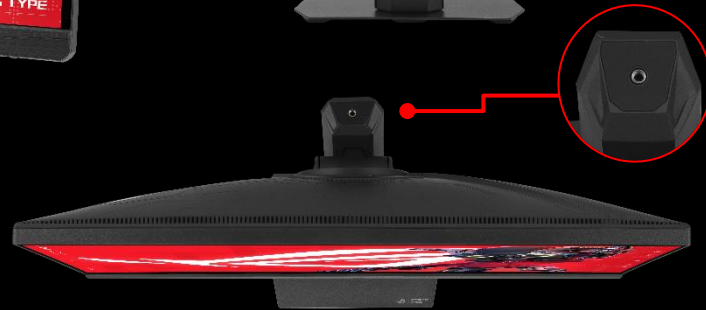

# ROG STRIX

## XG27ACSR GAMING MONITOR

Smaller footprint

Tripod socket atop

Enables ELMB together with VRR, eliminating ghosting and tearing for sharp gaming visuals

USB Type-C Monitor

It can serve as a USB hub, meaning that you can connect your device to your peripherals with clutter-free set-up