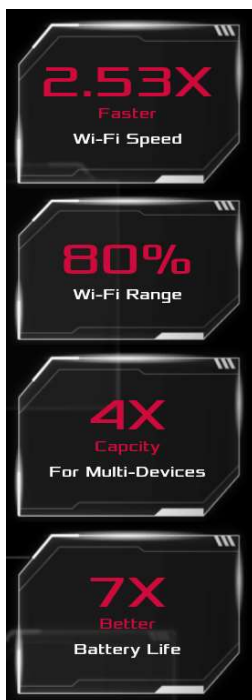

ROG Rapture GT-AX11000

ROG Rapture Wireless-AX11000 Tri-band gaming router

– World's first 10 Gigabit Wi-Fi router with quad-core processor and 2.5GBase-T Ethernet gaming port

- **Next-Gen Wi-Fi Standard** – 802.11ax Wi-Fi standard for better efficiency, throughput and range.
- **Ultrafast Wi-Fi Speed** – 11000Mbps Wi-Fi speed to handle even the busiest network with ease.
- **Triple-level Game Acceleration** – Accelerate game traffic every step of the way - from device to game server.
- **Battle-ready-hardware** – 1.8GHz quad-core CPU and 2.5GBase-T port for ultimate performance.
- **Front-line Network Security** – Neutralize internet threats before they hit your network.

Next-Gen Ultra Fast Wi-Fi Standard, 802.11AX – Speeds up to over 10Gbps

- **Ultrafast Wi-Fi Speed**

Featuring 160MHz bandwidth and 1024-QAM for dramatically faster wireless connections. With a total networking speed of about 11000Mbps — 1148Mbps on the 2.4GHz band and 4804Mbps on the 5GHz-1 and 5GHz-2 band.