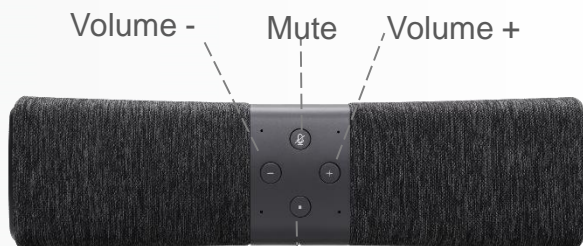

Bluetooth Speaker

Easy Music Streaming

Bluetooth speaker function of Lyra Voice offers excellent sound and is the easiest way to listen to your favorite tunes without the need for cumbersome wires. .

ASUS Router App

Control Your Network Anywhere.

ASUS Router App is built from the ground-up to be both intuitive and robust, allowing you to setup your router, manage network traffic, diagnose connection issues and even update firmware, all without needing to boot up a PC.

What's Inside the Box

- Lyra Voice Tri Band Voice Router
- RJ-45 cable
- Power adapter
- Warranty card
- Quick start guide

Specifications

- Wireless Type: 802.11 ac/n/g/a/b
- Wireless Speed: Up to 2200 Mbps
- Wireless Frequency: Tri-band (2.4GHz & 5GHz-1, 5GHz-2)
- Bluetooth : BT 4.2
- I/O port : on/off switch, DC in
- Button : Mute, Set, Volume +/-
- Wired Connectivity: 1x LAN, 1x WAN gigabit Ethernet ports

Connectivity

LED Light Bar

Set Key