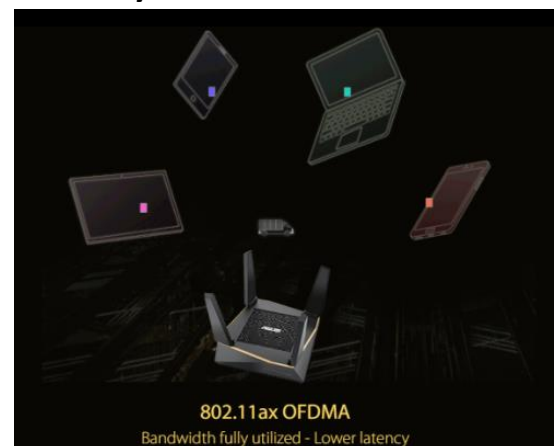

Higher WiFi Capacity for Multiple Devices Simultaneously

ASUS proprietary technology – AiMesh allows RT-AX92U 2-Pack With a revolutionary combination of OFDMA* and MU-MIMO* technology, 802.11ax (WiFi 6) technology provides up to 4X greater network capacity and efficiency in traffic-dense environments. Previous-generation 802.11ac (WiFi 5) Wi-Fi can only handle one device at a time on each network channel, which is an inefficient use of available bandwidth. OFDMA support in the 802.11ax Wi-Fi standard divides each channel into small sub-channels, allowing signals from multiple devices* to be bundled together and transmitted simultaneously, reducing latency for a smoother, more responsive Wi-Fi experience.