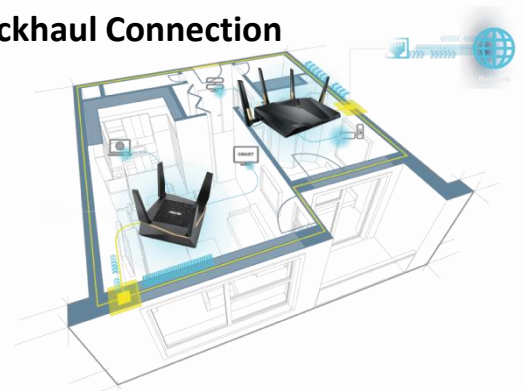

Longer Battery Life for Your Devices

Target Wake Time (TWT) allows RT-AX92U to schedule designated intervals for devices to transmit data. This allows them to sleep when there is no need to wait for a router signal, reducing power consumption by up to 7X for significantly improved battery life*.

*It requires 802.11ax-compatible devices to enjoy the benefits brought by 802.11ax Wi-Fi standard.

Seamless Connection Working with Your Current ASUS Router

ASUS proprietary technology – AiMesh allows RT-AX92U to work with any compatible routers to turn your home WiFi into the latest mesh WiFi system. All the AiMesh routers talk to each other and keep an eye on the signal strength to your device, and switch it seamlessly to another source if necessary. All you have to do is enjoy it!

Find the Best Place for All Devices

In addition to 802.11ax (WiFi 6) networking, RT-AX92U offers 802.11n (WiFi 4) and 802.11ac (WiFi 5) connections to provide flexible WiFi that supports everything from legacy to future cutting-edge devices. It's also designed to work best with the latest generation of mobile devices featuring 802.11ax (WiFi 6) coming out in the near future. The 802.11ax WiFi used by RT-AX92U can be accessed by the new device so you can make the most use of your latest gadget's WiFi ability.

*It requires compatible devices to enjoy the benefits and speeds brought by 802.11ax (WiFi 6) standard.

*The 160MHz bandwidth may be unavailable in the 5GHz band in some regions/countries due to regulatory restrictions.

Flexible Choice between Wireless and Wired Backhaul Connection