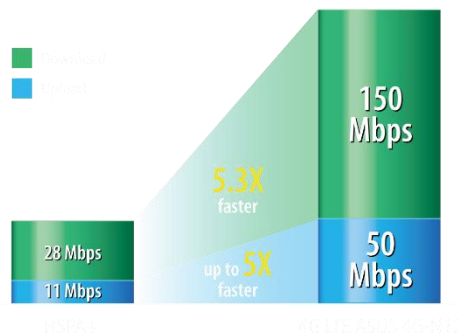

4G-N12 B1

Wireless-N300 LTE Modem Router

- Wi-Fi 802.11n, 300 Mbps
- Two external removable LTE antennas
- Support up to 150Mbps downlink, 4X faster than HSPA+ (3G)
- Easily access the Internet where the fixed line hardly approach
- Operating frequencies: 4G FDD-LTE: 800 /1800 /2100 /2600 MHz, 4G TDD-LTE: 2600 MHz, 3G UMTS: 900 /2100
- Guest Network

Unleash your internet with ultra-fast 4G LTE!

ASUS 4G-N12 B1 is no ordinary Wi-Fi router. Just insert a 4G LTE SIM card and its built-in modem connects to the internet wirelessly via super-fast mobile broadband. You can enjoy up to 150 Mbps downloads and 50 Mbps uploads, with no worries about USB dongle compatibility. And thanks to the wide coverage and 300 Mbps speed of 802.11n Wi-Fi, you can enjoy the 4G LTE internet connection all around your home or office — perfect for those in locations where 4G LTE speeds are faster than conventional ADSL or cable broadband. Convenient and cable-free, 4G-N12 B1 will give you smoothly-streaming HD videos and fast file sharing anywhere. It can even connect to a cable modem to give a second internet connection for backup!

3.5X Faster 4G LTE speed

With 4G-N12 B1, you'll appreciate the blistering speed of the latest 4G LTE mobile broadband technology, especially if you live out of reach of conventional broadband. It's capable of up to 150 Mbps downloads and 50 Mbps uploads.