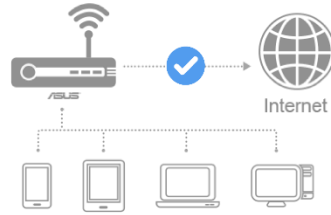

Cable-free 3G/4G WAN and 300 Mbps Wi-Fi

Enjoy the cable-free convenience of 4G LTE mobile broadband! 4G-N12 B1 has a built-in Micro SIM/USIM card slot that lets you share a mobile broadband connection via 300 Mbps Wi-Fi anywhere in the home or office. Surf the web, download apps, stream media and more — with no messy cables!

Easy Plug-n-Surf

It only takes two steps to get connected with 4G-N12 B1:

1. Insert your 4G LTE Micro-SIM card and turn on the 4G-N12 B1.
2. It will connect automatically to the appropriate mobile network. You're connected!