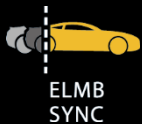

Enables VRR and ELMB at the same time