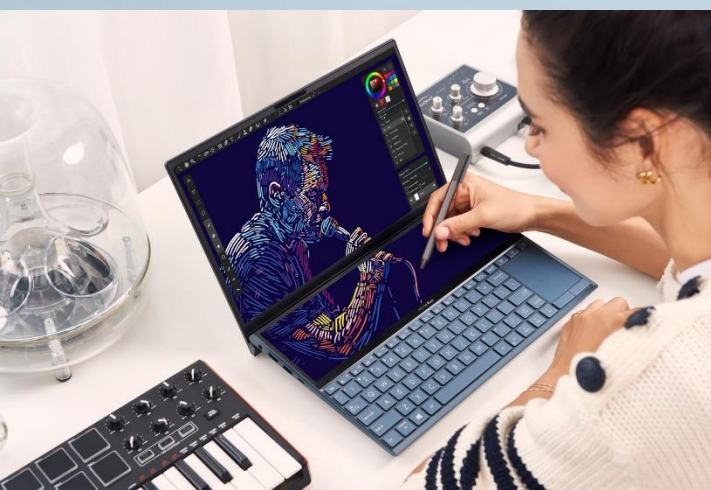

ASUS

Zenbook Pro Duo UX581LV-H2018T

Retrouvez [ASUS](#) sur [Facebook](#) | [Twitter](#) | [YouTube](#) | [Pinterest](#) | [Google+](#)

ASUS
IN SEARCH OF INCREDIBLE

| | |
|--------------------------|--|
| Part No | 90NB0RQ1-M00610 |
| Model Name | UX581LV-H2018T |
| EAN Code | 4718017736695 |
| UPC Code | 192876736692 |
| Operating System | Windows 10 Home - ASUS recommends Windows 10 Pro for business |
| Office | 1-month trial for new Office 365 customers. - |
| Top case-material | Alminun |
| Top case-color | Celestial Blue |
| Bottom case-material | Alminun |
| Bottom case-color | Celestial Blue |
| Military grade | US MIL-STD 810G military-grade standard |
| Panel Size | 15.6-inch |
| Backlit | LED Backlit |
| OLED | OLED |
| Brightness | 400nits |
| Resolution | 4K UHD (3840 x 2160) 16:9 |
| Glare | Glossy display |
| Color gamut | DCI-P3: 100% |
| Touch Panel | Touch screen |
| Pantone | Pantone Validated |
| IPS-level | IPS-level Panel |
| Processor | Intel® Core™ i7-10750H Processor 2.6 GHz (12M Cache, up to 5.0 GHz) |
| Chipset | Mobile Intel® HM470 Chipset |
| Discrete/Share | Discrete |
| Intergrated GPU | Intel® UHD Graphics |
| Graphics | NVIDIA® GeForce® RTX 2060 |
| VRAM | 6GB GDDR6 |
| How to upgrade memory | Not Available |
| Total System Memory | 16GB DDR4 on board |
| On board memory | 16GB DDR4 on board |
| Storage | 512GB M.2 NVMe™ PCIe® 3.0 SSD |
| Front-facing camera | 720p HD camera//Without privacy shutter |
| Wireless | Wi-Fi 6(Gig+)(802.11ax)+Bluetooth 5.0 (Dual band) 2*2 |
| NumberPad | Support NumberPad |
| ScreenPad™ | ScreenPad™ Plus (14" 3840 x 1100(4K) IPS-leve Panel Support Stylus) |
| I/O ports | 1x 3.5mm Combo Audio Jack 1x HDMI 2.0a//2x USB 3.2 Gen 2 Type-A 1x Thunderbolt™ 3 supports display / power delivery |
| Audio | Built-in speaker Built-in microphone Built-in array microphone harmon/ kardon//harman/kardon (Premium) |
| Voice control | with Cortana and Alexa voice-recognition support |
| AC Adapter | ø6.0, 230W AC Adapter, Output: 19.5V DC, 11.8A, 230W, Input: 100~240V AC 50/60Hz universal |
| Battery | 71WHrs, 452P, 8-cell Li-ion |
| Replaceable Battery | No |
| Keyboard type | Backlit Chiclet Keyboard |
| Dimension (WxHxD) | 35.60 x 22.50 x 2.30 ~ 2.40 cm |
| Weight (with Battery) | 2.50 kg |
| Weight (without Battery) | 2.22 kg |
| Security | IR webcam with Windows Hello support McAfee LiveSafe™ 30-day trial Trusted Platform Module (Firmware TPM) Splendid (All models) Tru2Life (Intel Platform models) |
| MyASUS feature | Keyboard hotkeys (All models) AppDeals (All models) Link to MyASUS (All models, Bluetooth needed) MyASUS (for all) |
| Built-in Apps | ScreenXpert (for dual screen models) |
| Included in the Box | Stylus Plamrest |