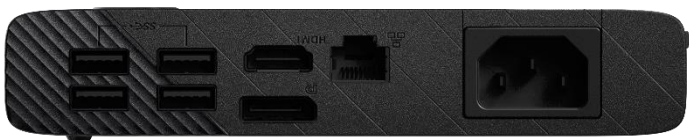

ASUS

ROG XG Mobile GC31S

Caractéristiques techniques

Part No	
Model name	GC31S
Marketing Name	ROG XG Mobile
Graphics Card	NVIDIA® GeForce® RTX 3080
Connection to PC	ROG XG Mobile interface(PCIe Gen3x8) and USB Type-C combo port
Ethernet Connection	Gigabit Lan 10/100/1000 Mbps
I/O ports	4 x USB-Type A 3.2 Gen1
	1 x Card reader
	1 x HDMI 2.0a
	1 x DP 1.4
	1 x RJ-45 Jack
	1 x DC input jack
Power Supply	280W
Dimensions	208 x 155 x 29.6mm
Weight	1Kg
Accessories	1 x Power cord
Model Support	ROG Flow X13(GV301)