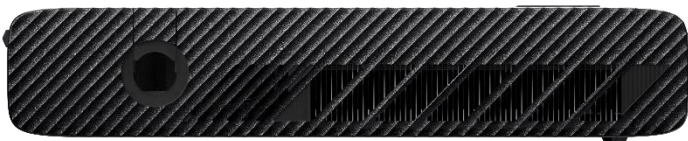

ASUS

ROG XG Mobile GC31S

Caractéristiques techniques

Part No	
Model name	GC31S
Marketing Name	ROG XG Mobile
Graphics Card	NVIDIA® GeForce® RTX 3080
Connection to PC	ROG XG Mobile interface(PCIe Gen3x8) and USB Type-C combo port
Ethernet Connection	Gigabit Lan 10/100/1000 Mbps
I/O ports	4 x USB-Type A 3.2 Gen1
	1 x Card reader
	1 x HDMI 2.0a
	1 x DP 1.4
	1 x RJ-45 Jack
	1 x DC input jack
Power Supply	280W
Dimensions	208 x 155 x 29.6mm
Weight	1Kg
Accessories	1 x Power cord
Model Support	ROG Flow X13(GV301)