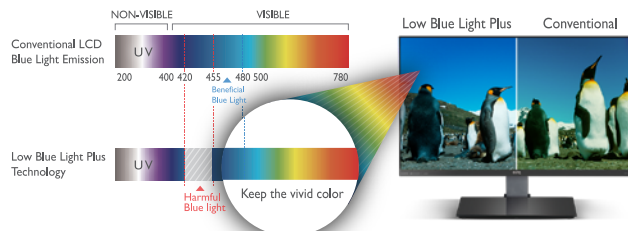

Caring for Your Eyes

Low Blue Light Plus Technology

BenQ Low Blue Light Plus Technology reduces potentially harmful blue light for safer, healthier monitor use. Low Blue Light Plus offers four scenario modes for healthy viewing and tailor-made image projection.