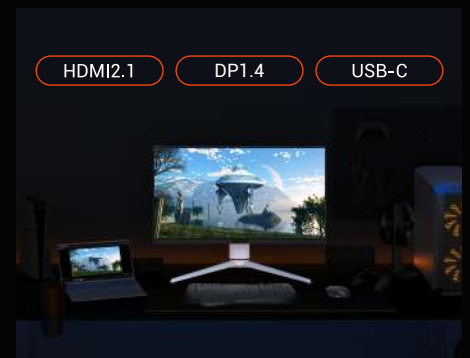

Plug-and-play across Platforms with KVM

Experience seamless connectivity with DP 1.4, HDMI 2.1, and USB-C to link your battle stations effortlessly. Shift through the built-in KVM (Keyboard, Video and Mouse) effortlessly among your devices.

Because it matters