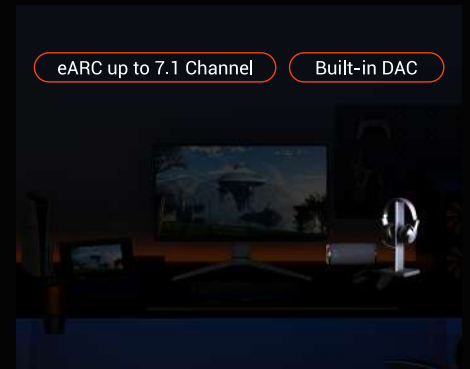

eARC Rocks Your World

Address console sound with our first built-in eARC gaming monitors supporting up to 7.1 channels. Additionally, experience exceptional audio quality through the built-in DAC, even when using headphones.