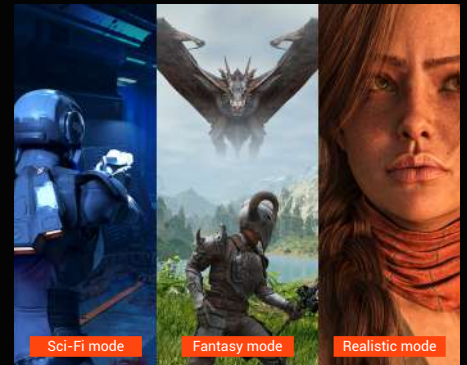

MOBIUZ

Unveil the Unseen

BenQ MOBIUZ Gaming Monitor EX271UZ

For gamers valuing visual fidelity, BenQ MOBIUZ 4K gaming monitors offer breathtaking clarity. Experience game art in rich detail, pulling you into an unforgettable in-game experience. Immerse in breathtaking game art on the BenQ MOBIUZ EX271UZ. Its 4K QD-OLED, MOBIUZ color tuning, and 240Hz deliver unparalleled visual fidelity, making every detail shine.

When MOBIUZ Game Art Meets QD-OLED. A New Era Begins

Powered by 4th Gen QD-OLED, with jaw-dropping quantum dot colors and perfect OLED blacks, this display delivers insane contrast and lifelike visuals. Together, they're ready to level up your open-world adventures. EX271UZ with Graphene Film for OLED Display Protection, delivering a nearly perfect in-game experience with extended durability !

Color Modes Based on Game Art Styles

Developed through extensive testing and direct feedback from gamers, MOBIUZ has crafted Color Modes Based on Game Art Styles that faithfully represent the three most iconic game worlds: Fantasy, Sci-Fi, and Realistic. From flames to stone, metal to strands of hair—the world you see is exactly where your heart belongs.

Empowered by Color Shuttle : The Stronghold of Game Art Masterpieces

BenQ Color Shuttle leads the way in empowering Game Art. The Color Shuttle Database features 120+ color profiles for top AAA titles, with more on the way. Players can upload, download, and enjoy Smart Game Art that adapts in real time—turning every game into more than just a game. It's like flipping through an art book that leaves you wanting more.