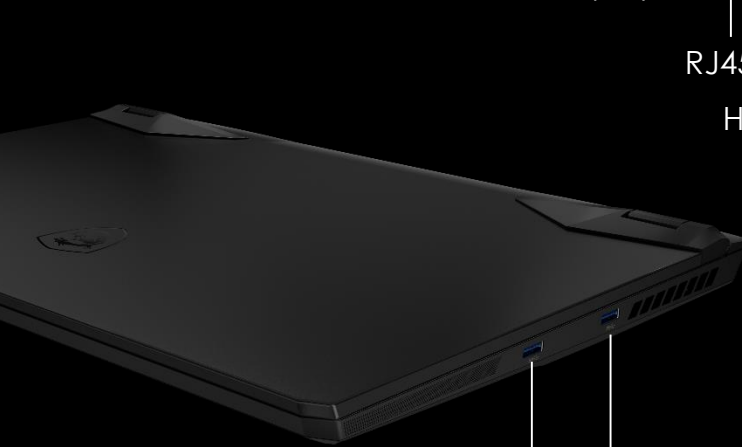

2 x USB 3.2 Gen 1 Type-A