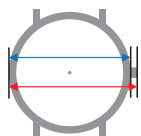

WATCH SPECIFICATIONS

CASE: zinc alloy
BAND: silicone
 milanese (stainless steel)
WATER RESISTANCE: IP 68
SCREEN: Amoled
 390 x 390 pixels
CPU: RTL8763EWE-VP

1,2"
 39,15 mm
 41,8 mm

MAIN FUNCTIONS

- In Case of Emergency
- Sports
- Bluetooth call
- Sleeping
- Heart rate monitor
- Blood pressure monitor
- Blood oxygen monitor
- Training
- Weather
- Notifications
- AI voice assistant
- Camera control
- Timer
- Alarm clock
- Music control
- Stopwatch