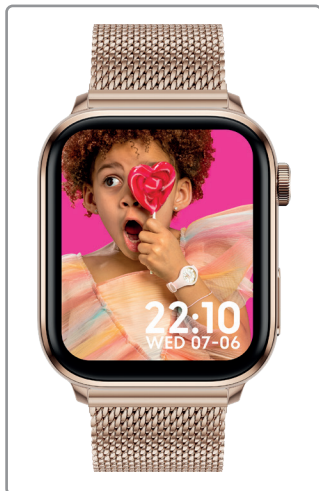

## WATCH SPECIFICATIONS

**CASE:** aluminium alloy  
**BAND:** silicone milanese (stainless steel)  
**WATER RESISTANCE:** IP 68  
**SCREEN:** Amoled 366x448 pixels  
**CPU:** RTL8763EWE

Instruction manual in different languages:

## COMPATIBILITY

iOS / Android

ICE SMART 3.0  
**BLACK**  
 024299

ICE SMART 3.0  
**BLACK MILANESE**  
 024300

ICE SMART 3.0  
**SILVER BLACK**  
 024301

ICE SMART 3.0  
**ROSE-GOLD WHITE**  
 024302

ICE SMART 3.0  
**ROSE-GOLD NUDE**  
 024303