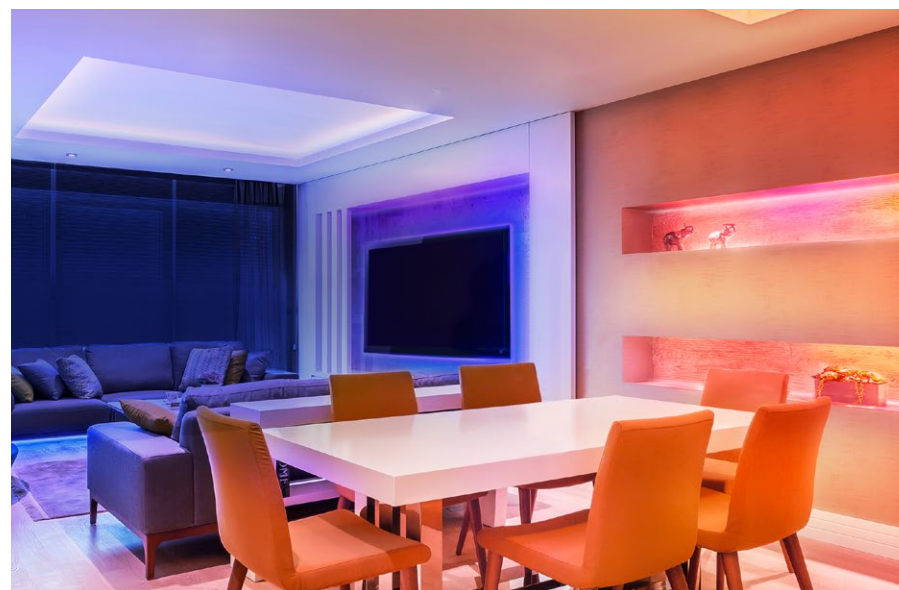

## // Points clés

Votre humeur, vos couleurs, à tout moment

- Couleurs et chaleur infinies

Mettez l'ambiance et créez l'ambiance parfaite

- Contrôle intelligent

Gérez les lumières d'une simple pression sur votre appareil mobile

## // Caractéristiques

- **16 Different Color Zones** - Have the lights match your mood, with different color zones to fill the room with lights the way you want it.
- **Made for Everyday Wear and Tear** - The strip's durable PU coating prevents moisture and dust intrusion and electrical leaks.
- **No Hub Required** - Connect to your home's secure Wi-Fi network. No need for a hub or extra equipment.
- **Sync-to-Sound** - Bounce to the beat of your favorite tunes. Coordinate the vibrant colors to your songs and fill your life with energy.
- **Flexible Installation\*** – Cut it to whatever length you want and attach it to any surface with the 3M adhesive.
- **Away Mode** – Simulate someone being at home to frighten away, unwanted visitors.
- **Preset for Convenience** - Found your favorite lighting for watching movies? Save it as a setting you can simply select for future movie nights.
- **Schedule & Timer** - Create schedules and count plans to turn on/off with the brightness/color you set.
- **Connect It Your Way** - Use it with your smart assistant, a hub, or connect directly to the Tapo App. Control the light strip however you want.
- **Voice Control** - Use simple voice commands to control your light strip with Alexa or Google Assistant.
- **Wind Down at Night** – Install the light strip to relax your body and mind through a mood-setting atmosphere.