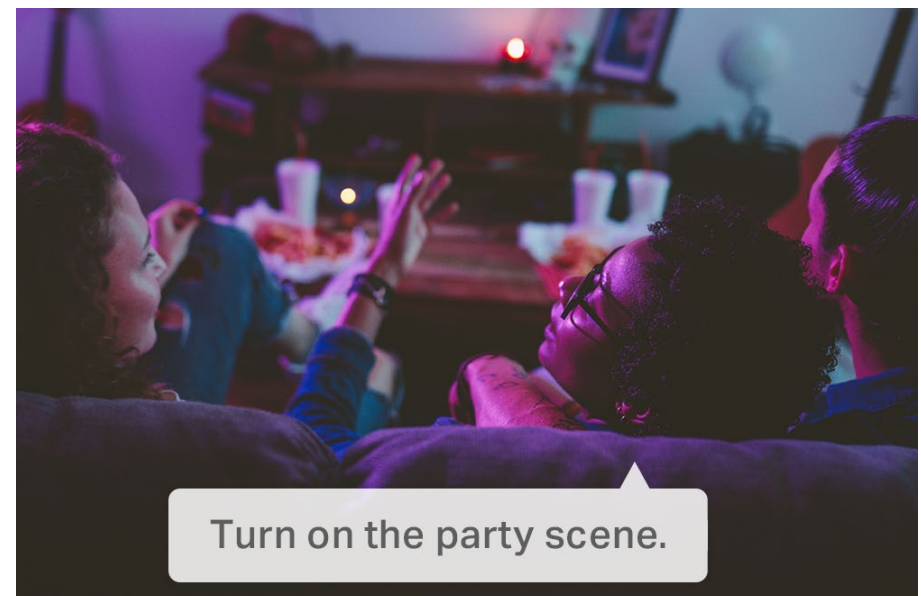

## // Points clés

Votre humeur, vos couleurs, à tout moment

- Couleurs et chaleur infinies

Mettez l'ambiance et créez l'ambiance parfaite

- Contrôle intelligent

Gérez les lumières d'une simple pression sur votre appareil mobile

- Enregistrez vos humeurs préférées

Prérégalez vos ambiances d'éclairage préférées pour n'importe quel scénario

Libérez vos mains avec la commande vocale  
Vous pouvez utiliser Amazon Alexa ou Google Assistant pour contrôler vos appareils avec des commandes vocales telles que "Alexa, allume la lumière s'il vous plaît".

## // Caractéristiques

- **16 Different Color Zones** - Have the lights match your mood, with different color zones to fill the room with lights the way you want it.
- **Made for Everyday Wear and Tear** - The strip's durable PU coating prevents moisture and dust intrusion and electrical leaks.
- **No Hub Required** - Connect to your home's secure Wi-Fi network. No need for a hub or extra equipment.
- **Sync-to-Sound** - Bounce to the beat of your favorite tunes. Coordinate the vibrant colors to your songs and fill your life with energy.
- **Flexible Installation\*** – Cut it to whatever length you want and attach it to any surface with the 3M adhesive.
- **Away Mode** – Simulate someone being at home to frighten away, unwanted visitors.
- **Preset for Convenience** - Found your favorite lighting for watching movies? Save it as a setting you can simply select for future movie nights.
- **Schedule & Timer** - Create schedules and count plans to turn on/off with the brightness/color you set.
- **Connect It Your Way** - Use it with your smart assistant, a hub, or connect directly to the Tapo App. Control the light strip however you want.
- **Voice Control** - Use simple voice commands to control your light strip with Alexa or Google Assistant.
- **Wind Down at Night** – Install the light strip to relax your body and mind through a mood-setting atmosphere.