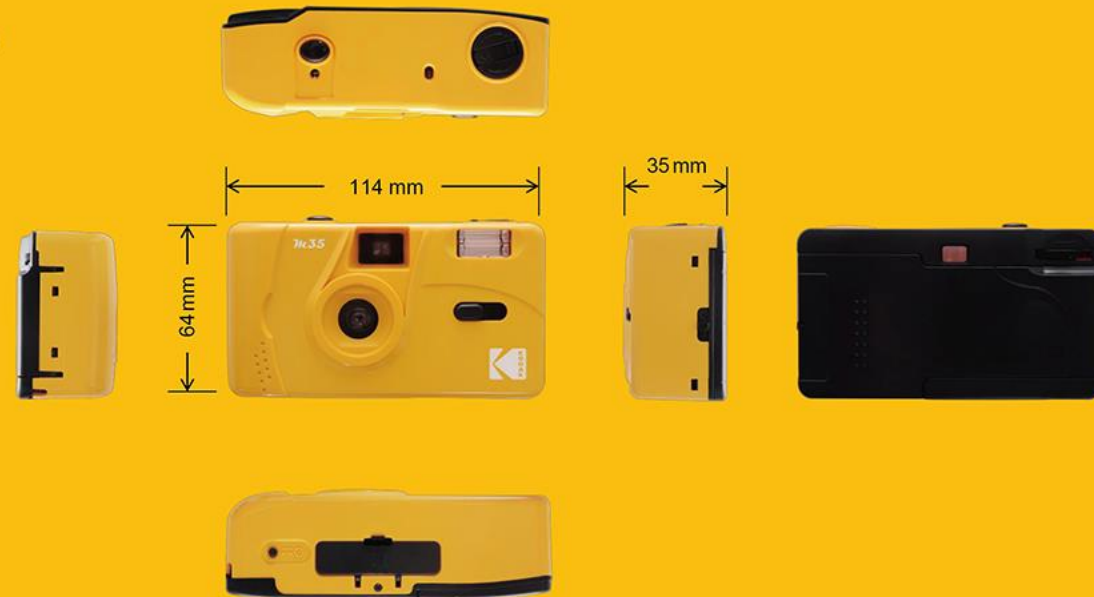

## M35

Film Format: 135 Film (24x36mm) ISO 200 / 400

Optics Lens: 31mm, F=10, 1 element

Focusing: Focus Free, 1m ~ ∞

Shutter Speed: 1 / 120s

Film Transport: Manual wind and rewind

View Finder: Field = 70%

Power Source: 1AAA- Alkaline Battery

Dimensions: 114(W) x 63(H) x 35(D) mm

Weight: 100 gram

Main Plastic Material: ABS

\*Film and battery not included

Yellow

Green

Purple