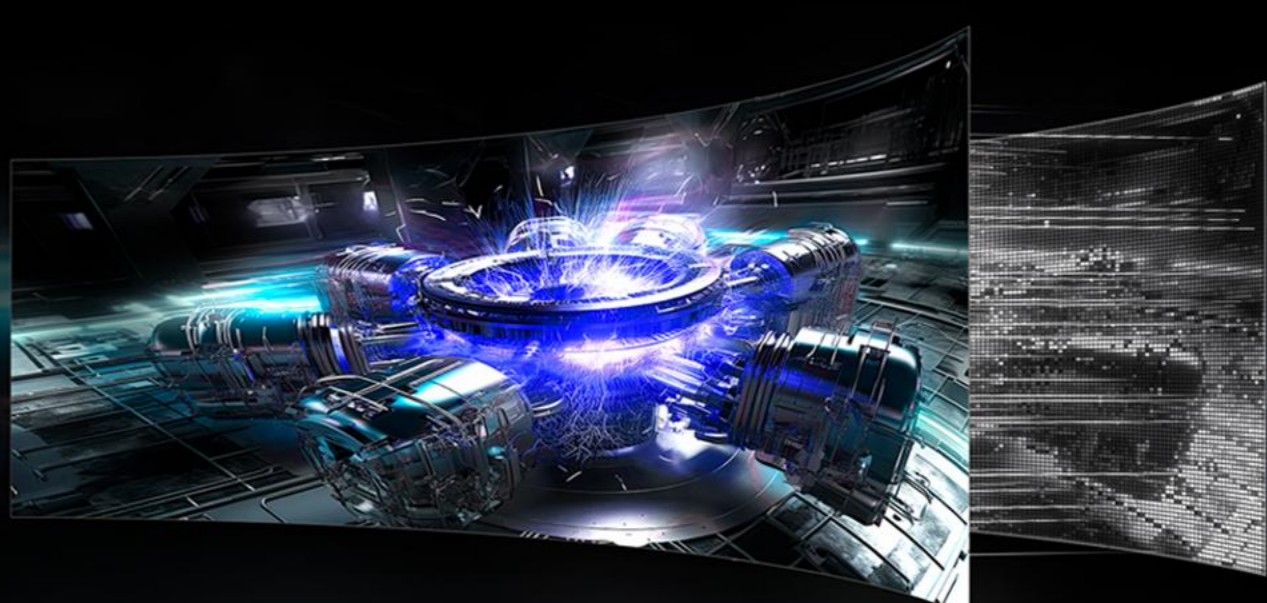

*Refers to a single monitor's ability to display three windows simultaneously for enhanced workflow productivity. Actual efficiency gains may vary based on usage scenarios.

1000R Golden Curvature

The Golden Arc of Surround Immersion

Dual UHD Resolution

Unlock Hidden Details, feel the immersion

Precise Dimming Series 2304 Zones

Deeper blacks, higher brightness

98% DCI-P3 Ultra High Color Gamut

Vivid visuals, lifelike colors

Universal stand

Flexible and adjustable stand

Basic Properties	Brand	TCL
	Customer Model	57R94
	Screen Size	57"
Product type	Flat/Curved	Curve/R1000
	Backlight Type	QD-Mini LED
	Panel Type	Fast-HVA
Audio	Audio Power	10W*2
	Sound Channel	2
Display	Local Dimming Zones	2304
	Peak Brightness (nits or cd/m ²)	1200
	Panel Resolution	7680*2160
	Color Gamut	99% sRGB 98% DCI-P3
	Color	1.07 billion / 8bit+2bitFRC
	Delta E	ΔE<1
	Refresh Rate	120Hz
	Aspect Ratio	32:9
Dimensions & Weight	Response Time (G to G) (ms)	1ms GTG
	Set Size with Stand (WxHxD)(mm)	1313.9*628*483
	Set Size without Stand (WxHxD)	1313.9*426.5*332.3
	Package Dimensions (LxWxH)	1450*575*515
	Net Weight With Stand (Kg)	18.3
	Net Weight Without Stand (Kg)	14
	Gross Weight With Packaging (Kg)	27.6
	VESA (mm)	VESA 100*100