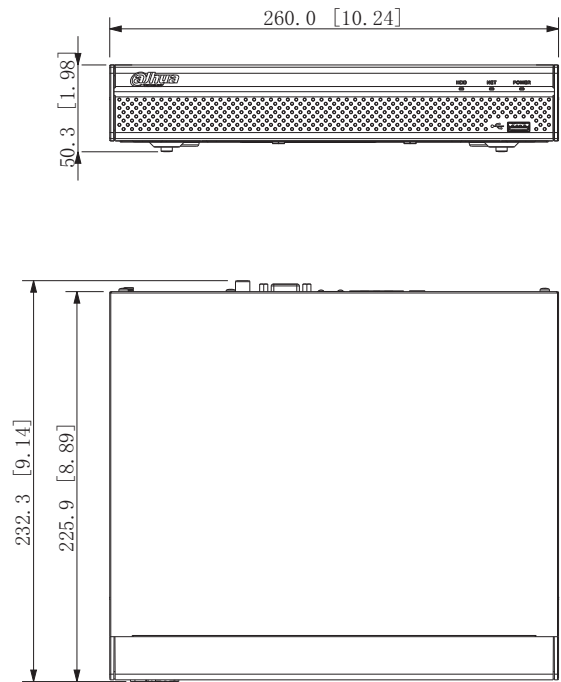

General

Power Supply	48/53 VDC, 1.25/1.13 A
Power Consumption	Total output of NVR is ≤ 10 W (without HDD) Total output power of PoE is 36 W, the maximum output power of a single port is 25.5 W
Net Weight	0.85 kg (1.87 lb)
Gross Weight	1.75 kg (3.86 lb)
Product Dimensions	260 mm × 232.7 mm × 47.6 mm (10.24" × 9.16" × 1.87") (W × L × H)
Packaging Dimensions	117 mm × 373 mm × 307 mm (4.61" × 14.69" × 12.09") (W × L × H)
Operating Temperature	-10 °C to +55 °C (14 °F to +131 °F)
Operating Humidity	10%–93% (RH)

Dimensions (mm[inch])

Panels

- | | |
|----------------------------|---------------------------|
| 1 AUDIO OUT, RCA Connector | 2 Power Input |
| 3 PoE Ports | 4 Network Port |
| 5 VGA Port | 6 AUDIO IN, RCA Connector |
| 7 HDMI Port | 8 USB Port |
| 9 Ground | |