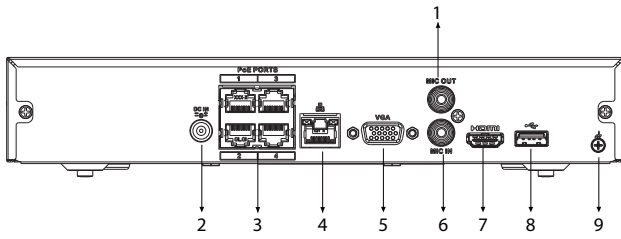

General

Power Supply	48/53 VDC, 1.25/1.13 A
Power Consumption	Total output of NVR is ≤ 10 W (without HDD) Total output power of PoE is 36 W, the maximum output power of a single port is 25.5 W
Net Weight	0.85 kg (1.87 lb)
Gross Weight	1.75 kg (3.86 lb)
Product Dimensions	260 mm × 232.7 mm × 47.6 mm (10.24" × 9.16" × 1.87") (W × L × H)
Packaging Dimensions	117 mm × 373 mm × 307 mm (4.61" × 14.69" × 12.09") (W × L × H)
Operating Temperature	-10 °C to +55 °C (14 °F to +131 °F)
Operating Humidity	10%–93% (RH)

<https://www.conecticplus.com/>

Installation Rack or Desktop

Certifications

CE: EN62368-1; EN55032; EN55024; EN55035; EN61000-3-2; EN61000-3-3; EN50130-4
FCC: Part 15 Subpart B

Ordering Information

Type	Model	Description
4 Channel NVR	DHI-NVR2104HS-P-S3	4 Channel Compact 1U 1HDD 4PoE Network Video Recorder

Dimensions (mm[inch])

Panels

- | | |
|----------------------------|---------------------------|
| 1 AUDIO OUT, RCA Connector | 2 Power Input |
| 3 PoE Ports | 4 Network Port |
| 5 VGA Port | 6 AUDIO IN, RCA Connector |
| 7 HDMI Port | 8 USB Port |
| 9 Ground | |