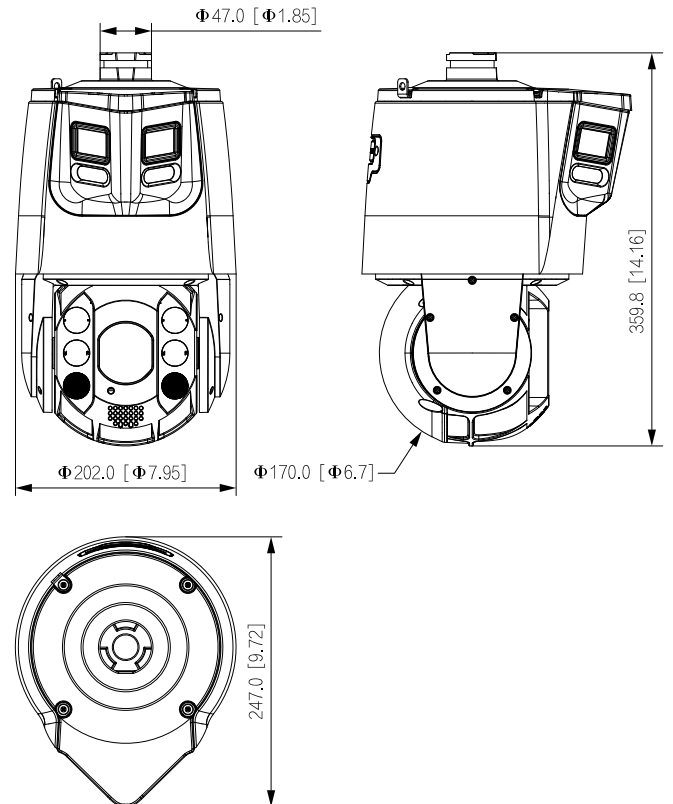

PFA150
Vertical Pole Mount Bracket

PFA151
Corner Mount Bracket

PFA150 + PFB300C
Horizontal Pole Mount Bracket

PFB301S-E
Plane Mount Bracket

PFB303S
Parapet Mount Bracket

Dimensions (mm[inch])

<https://www.conecticplus.com/>